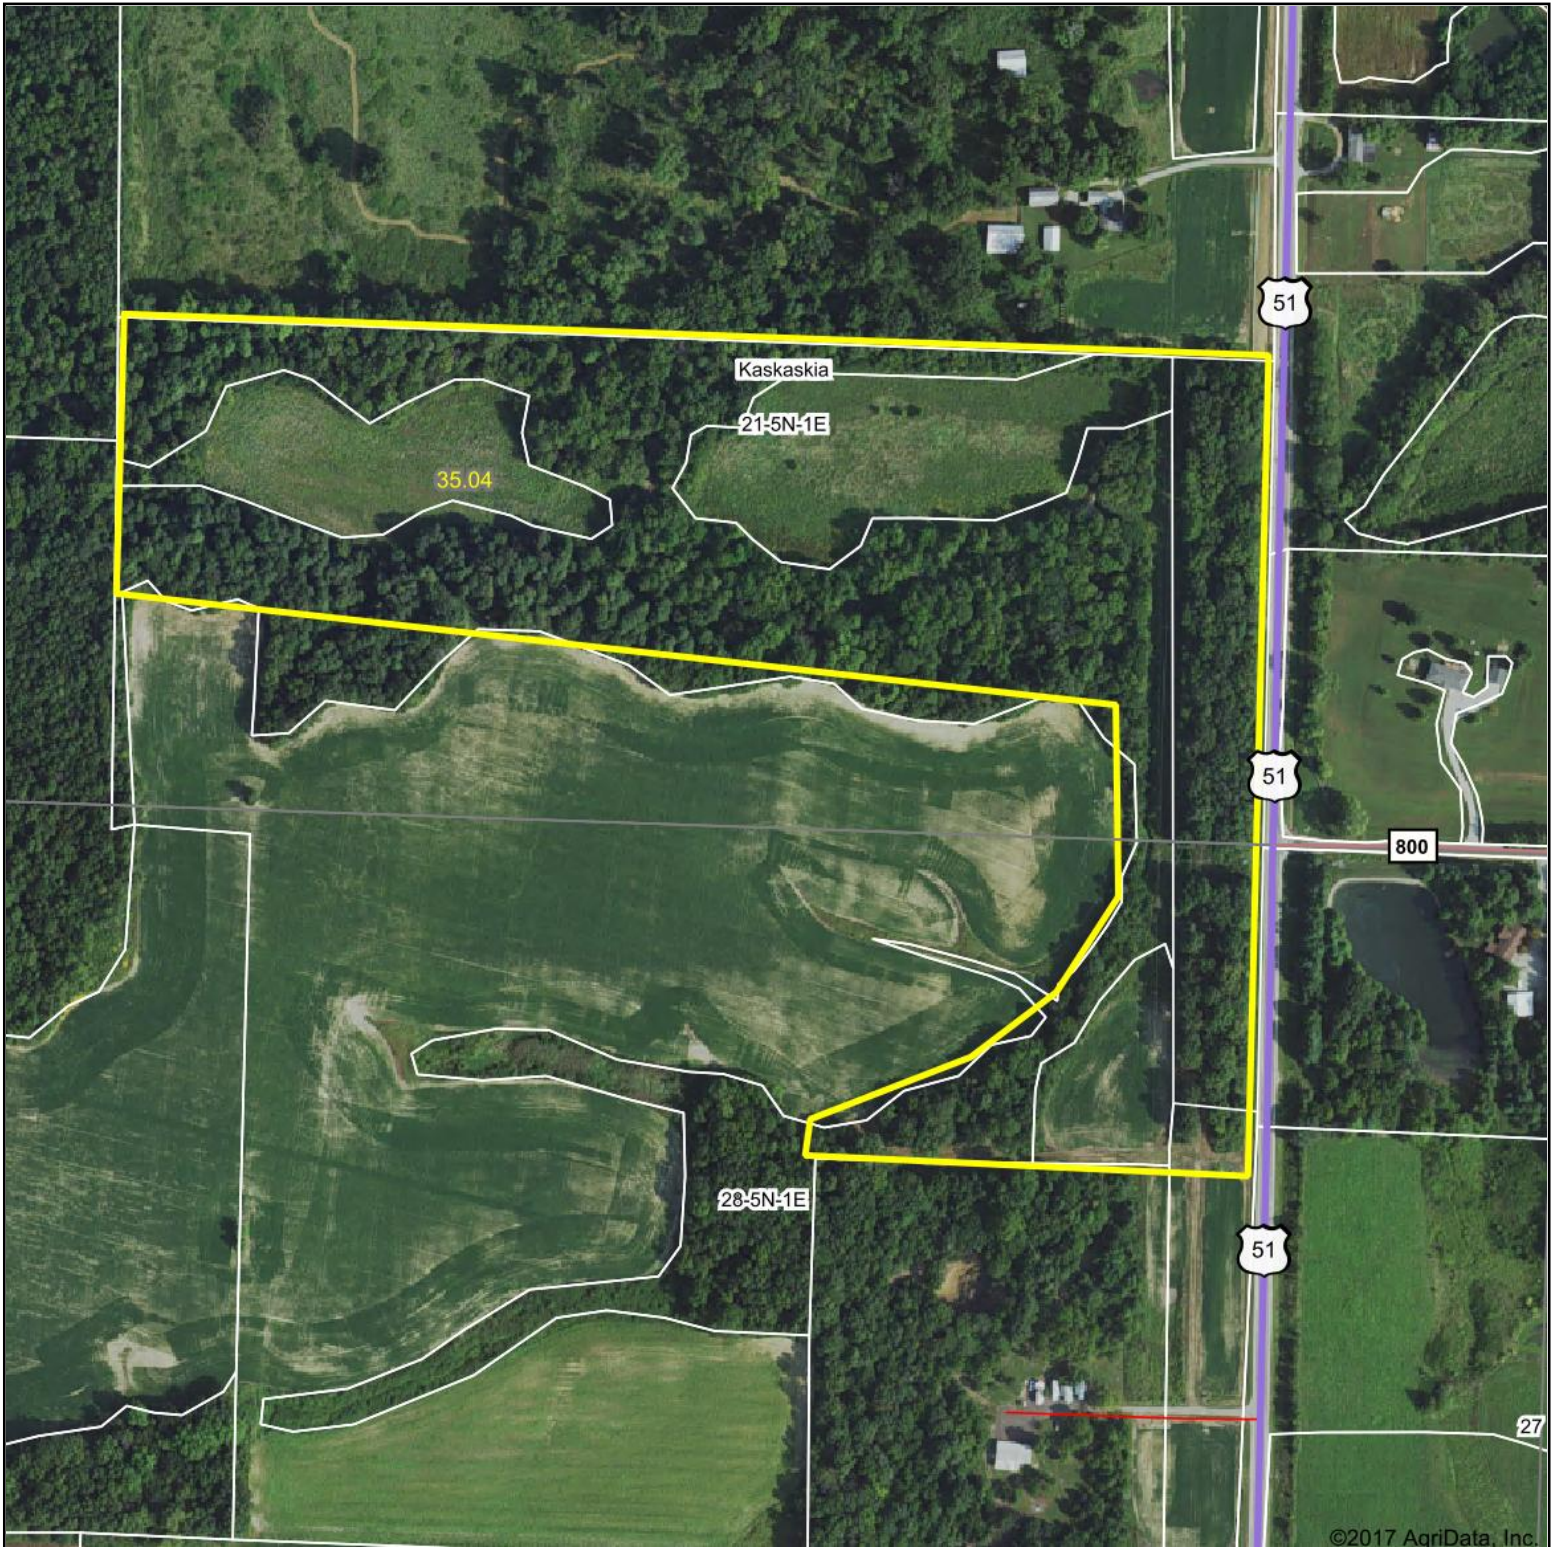

# Aerial Map

©2017 AgriData, Inc.

map center: 38° 51' 10.73, -89° 5' 27.94

Maps Provided By:  
**surety**  
CUSTOMIZED ONLINE MAPPING  
© AgriData, Inc. 2017 www.AgriDataInc.com

**21-5N-1E**  
**Fayette County**  
**Illinois**

# Soils Map

Soils data provided by USDA and NRCS.

©2017 AgriData, Inc.

State: **Illinois**  
 County: **Fayette**  
 Location: **28-5N-1E**  
 Township: **Kaskaskia**  
 Acres: **9.86**  
 Date: **10/20/2017**

## Area Symbol: IL051, Soil Area Version: 12

Code	Soil Description	Acres	Percent of field	Il. State Productivity Index Legend	Corn Bu/A	Soybeans Bu/A	Wheat Bu/A	Grass-legume e hay, T/A	Crop productivity index for optimum management
3333	Wakeland silt loam, 0 to 2 percent slopes, frequently flooded	7.68	77.9%		174	56	68	5.14	128
**8D2	Hickory silt loam, 10 to 18 percent slopes, eroded	2.03	20.6%		**108	**36	**44	0.00	**82
**8G	Hickory silt loam, 35 to 60 percent slopes	0.15	1.5%		**58	**20	**24	0.00	**44
<b>Weighted Average</b>					<b>158.6</b>	<b>51.3</b>	<b>62.4</b>	<b>4.00</b>	<b>117.3</b>

# Topography Map

©2017 AgriData, Inc.

map center: 38° 51' 10.73, -89° 5' 27.94

0ft 397ft 794ft

Maps Provided By:

© AgriData, Inc. 2017

www.AgriDataInc.com

**21-5N-1E**  
**Fayette County**  
**Illinois**