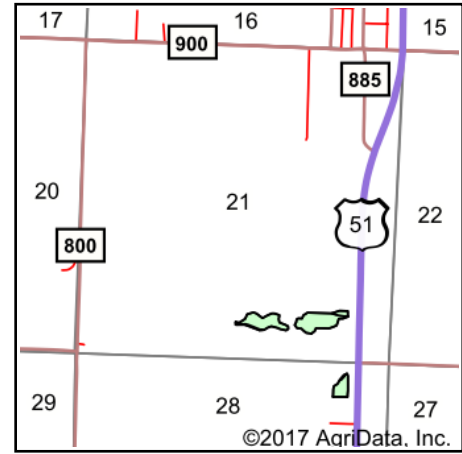

# Aerial Map

©2017 AgriData, Inc.

map center: 38° 51' 10.73, -89° 5' 27.94

Maps Provided By:  
**surety**  
CUSTOMIZED ONLINE MAPPING  
© AgriData, Inc. 2017 www.AgriDataInc.com

**21-5N-1E**  
**Fayette County**  
**Illinois**

# Soils Map

Soils data provided by USDA and NRCS.

©2017 AgriData, Inc.

State: **Illinois**  
 County: **Fayette**  
 Location: **28-5N-1E**  
 Township: **Kaskaskia**  
 Acres: **9.86**  
 Date: **10/20/2017**

# Topography Map

©2017 AgriData, Inc.

map center: 38° 51' 10.73, -89° 5' 27.94

0ft 397ft 794ft

Maps Provided By:

© AgriData, Inc. 2017

www.AgriDataInc.com

**21-5N-1E**  
**Fayette County**  
**Illinois**