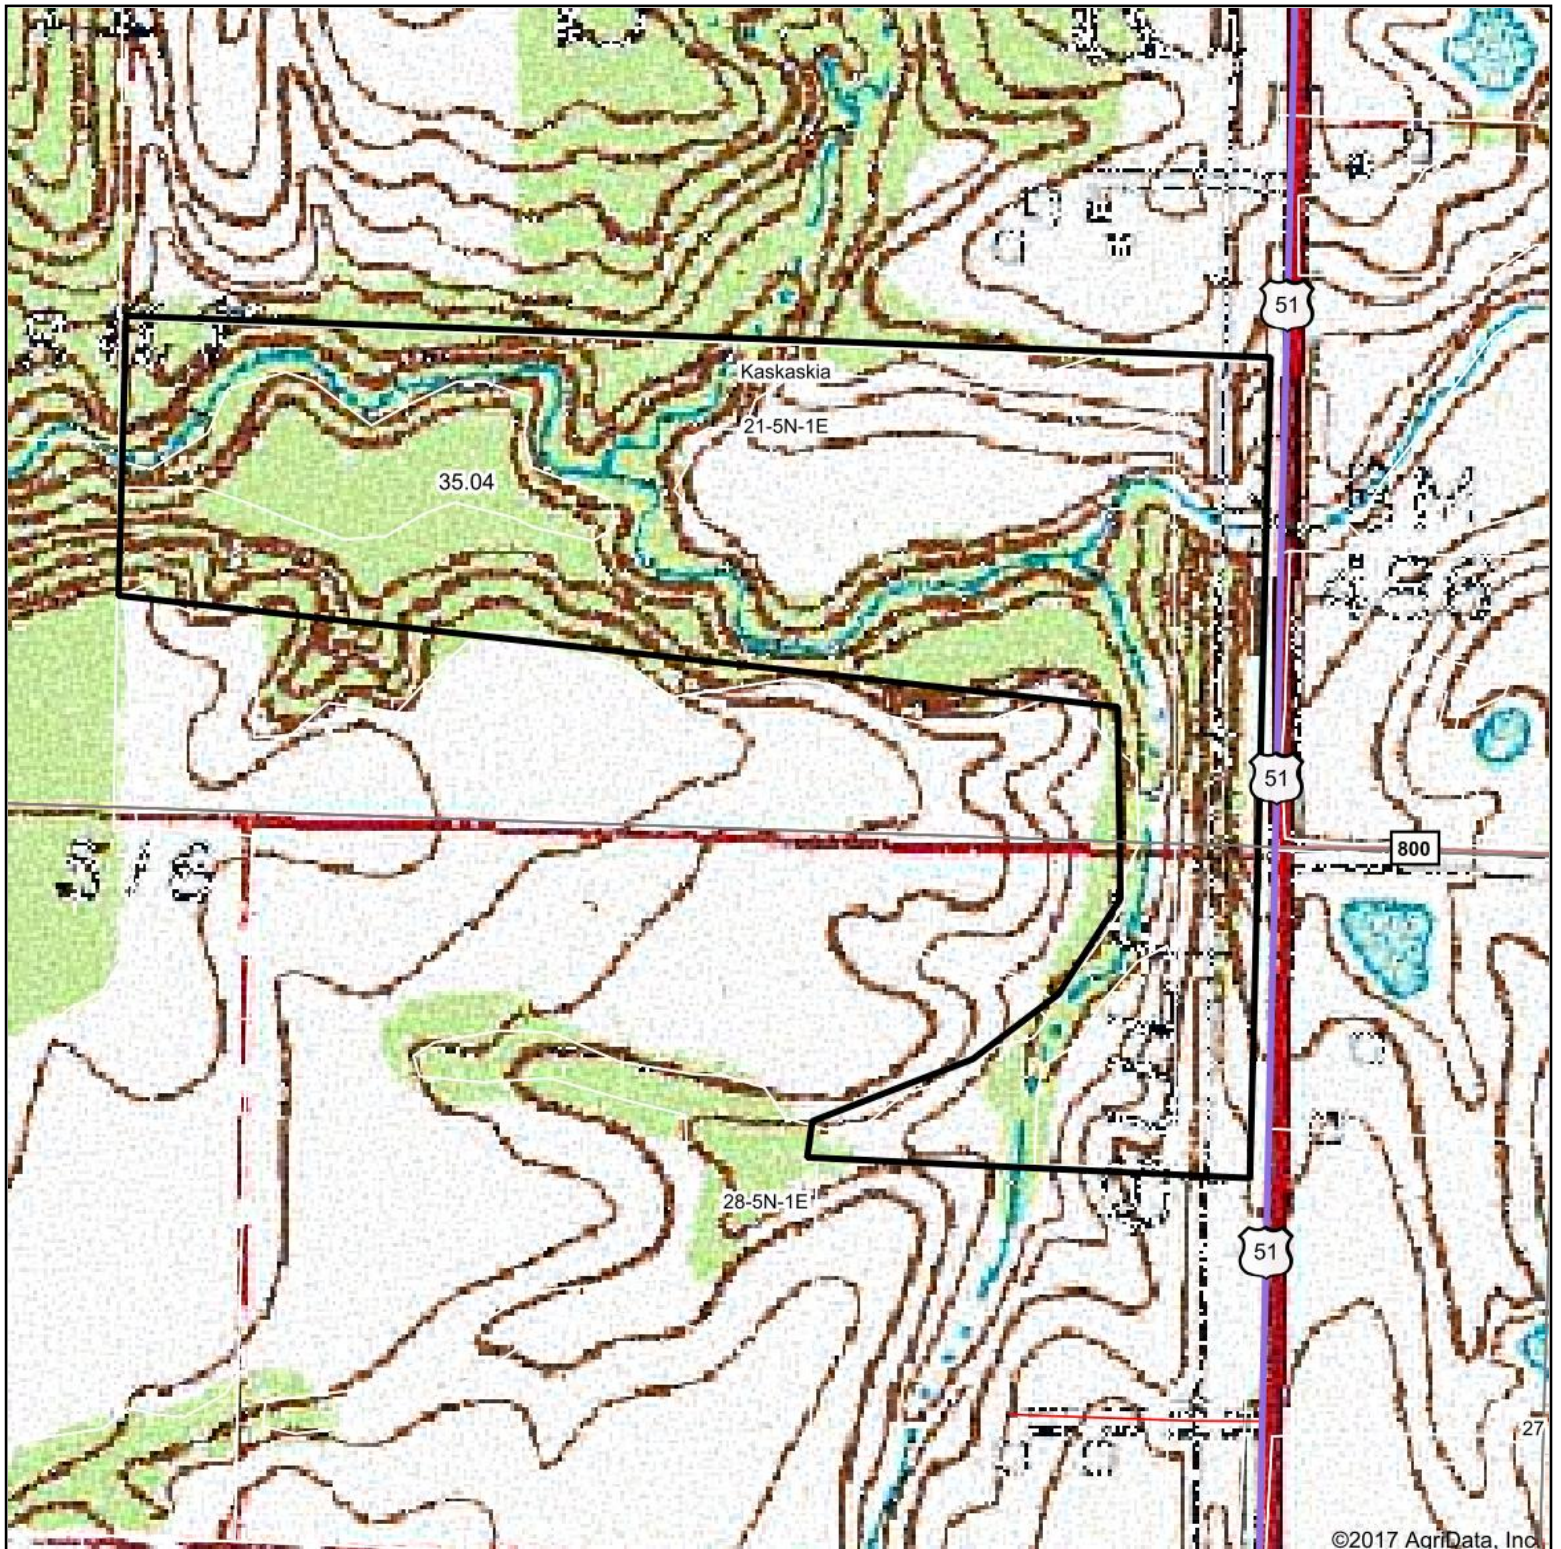

# Topography Map

©2017 AgriData, Inc.

map center: 38° 51' 10.73, -89° 5' 27.94

0ft 397ft 794ft

Maps Provided By:

© AgriData, Inc. 2017

www.AgriDataInc.com

**21-5N-1E**  
**Fayette County**  
**Illinois**