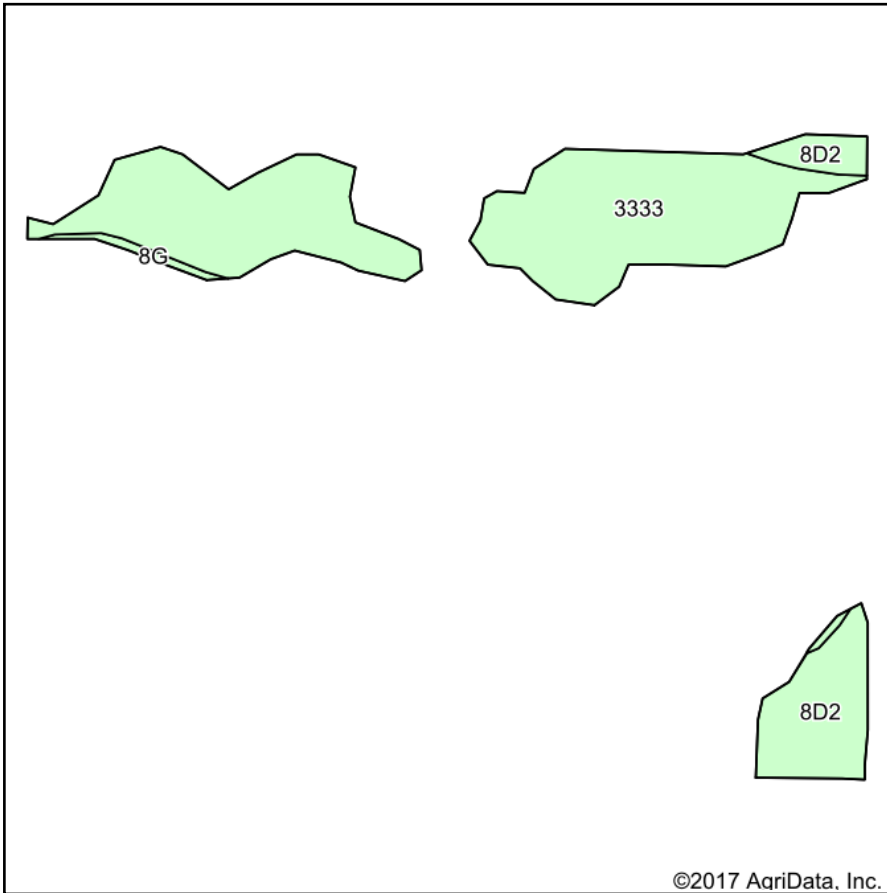

# Aerial Map

©2017 AgriData, Inc.

map center: 38° 51' 10.73, -89° 5' 27.94

Maps Provided By:  
**surety**  
CUSTOMIZED ONLINE MAPPING  
© AgriData, Inc. 2017 www.AgriDataInc.com

**21-5N-1E**  
**Fayette County**  
**Illinois**

# Soils Map

Soils data provided by USDA and NRCS.

©2017 AgriData, Inc.

State: **Illinois**  
 County: **Fayette**  
 Location: **28-5N-1E**  
 Township: **Kaskaskia**  
 Acres: **9.86**  
 Date: **10/20/2017**

# Topography Map

©2017 AgriData, Inc.

map center: 38° 51' 10.73, -89° 5' 27.94

0ft 397ft 794ft

Maps Provided By:

© AgriData, Inc. 2017

www.AgriDataInc.com

**21-5N-1E**  
**Fayette County**  
**Illinois**