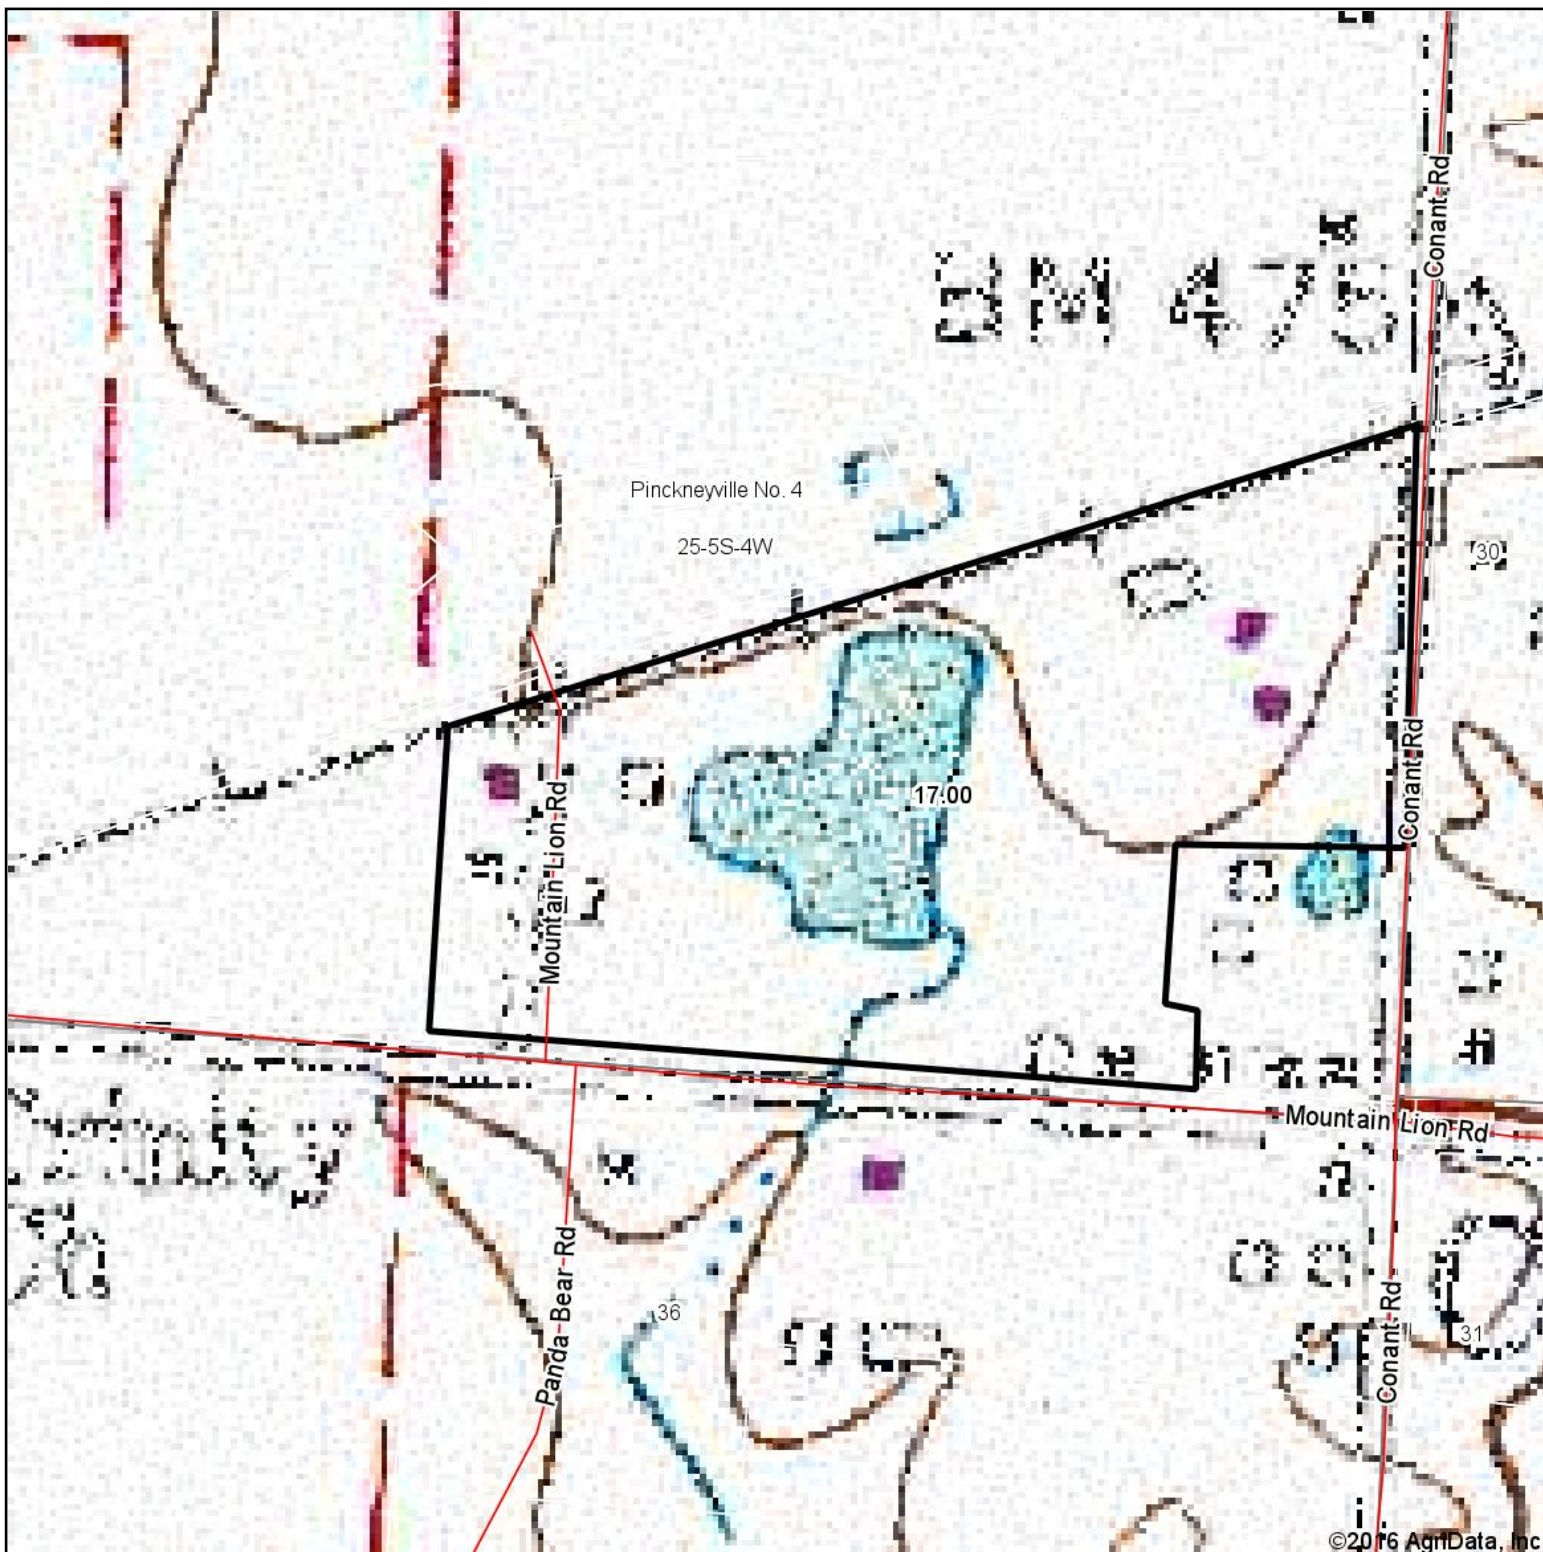

Aerial Map

©2016 AgriData, Inc.

map center: 38° 3' 25.65, 89° 29' 6.9

25-5S-4W
Perry County
Illinois

4/1/2016

©2016 AgriData, Inc.

map center: 38° 3' 25.65, 89° 29' 6.9

Maps Provided By:

© AgriData, Inc. 2016

www.AgriDataInc.com

25-5S-4W
Perry County
Illinois

4/1/2016