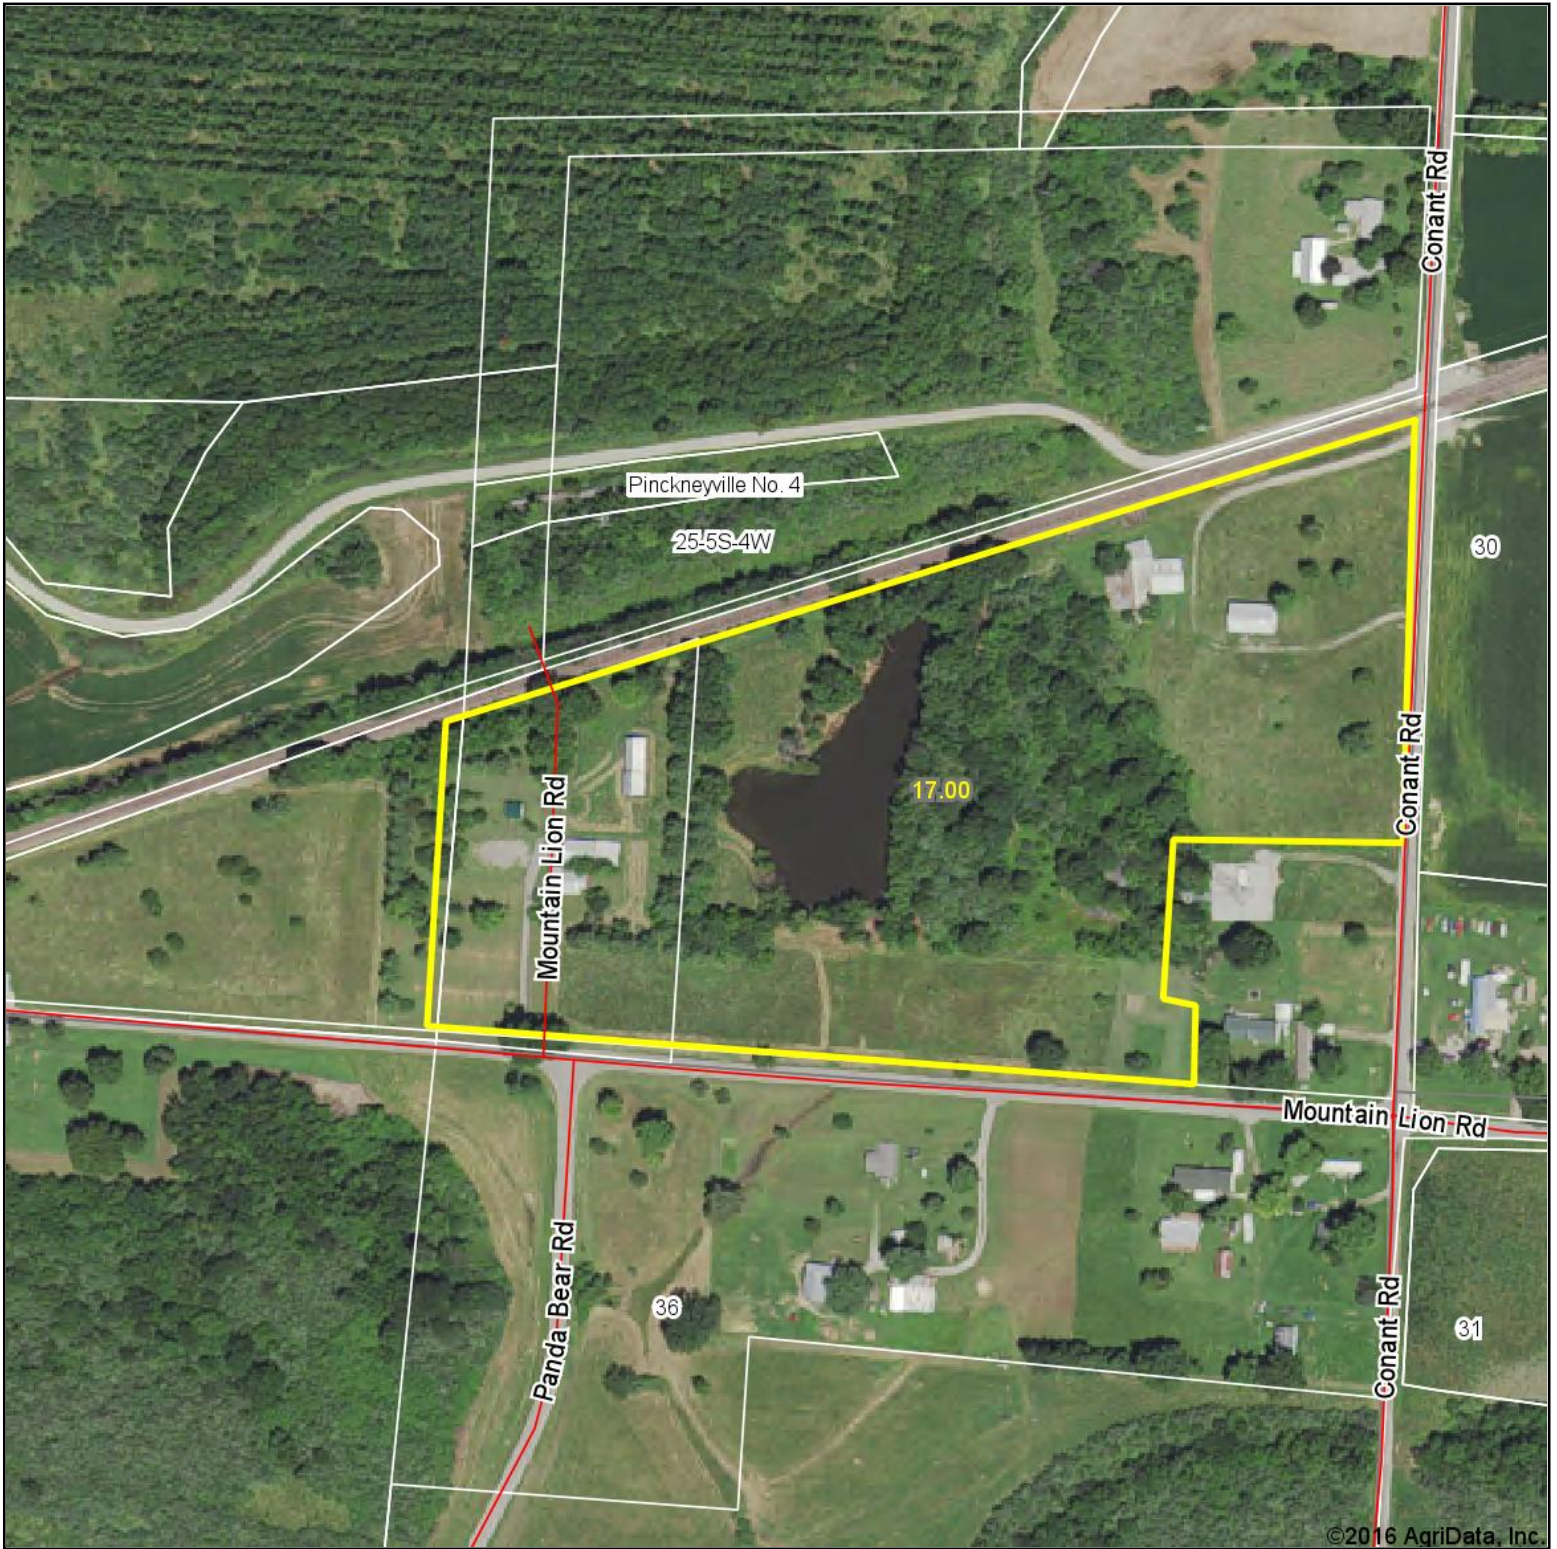

Aerial Map

©2016 AgriData, Inc.

map center: 38° 3' 25.65, 89° 29' 6.9

25-5S-4W
Perry County
Illinois

4/1/2016

©2016 AgriData, Inc.

map center: 38° 3' 25.65, 89° 29' 6.9

Maps Provided By:

© AgriData, Inc. 2016

www.AgriDataInc.com

25-5S-4W
Perry County
Illinois

4/1/2016