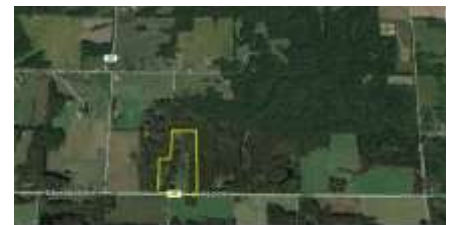

CONTACT:

Managing Broker

Don Bailey

Cell: 618-919-1031

Email:

dbailey@buyafarm.com

BUY A FARM LAND AND AUCTION COMPANY LLC — 800-443-1998