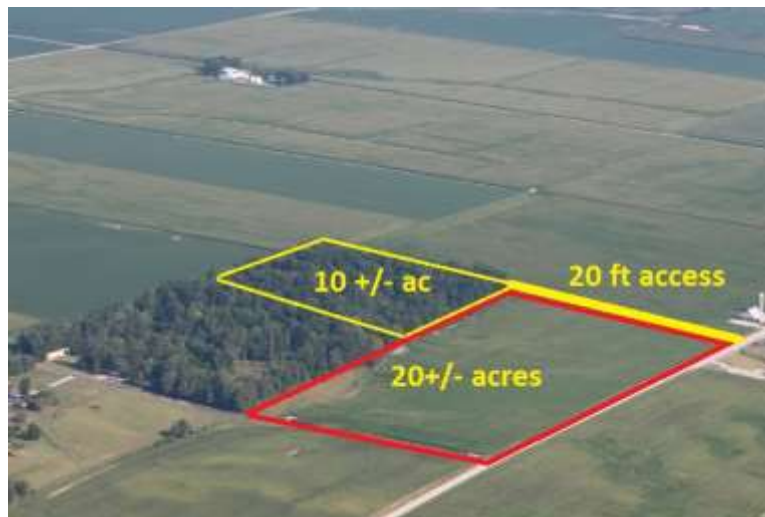

BUY A FARM LAND AND AUCTION COMPANY LLC — 800-443-1998