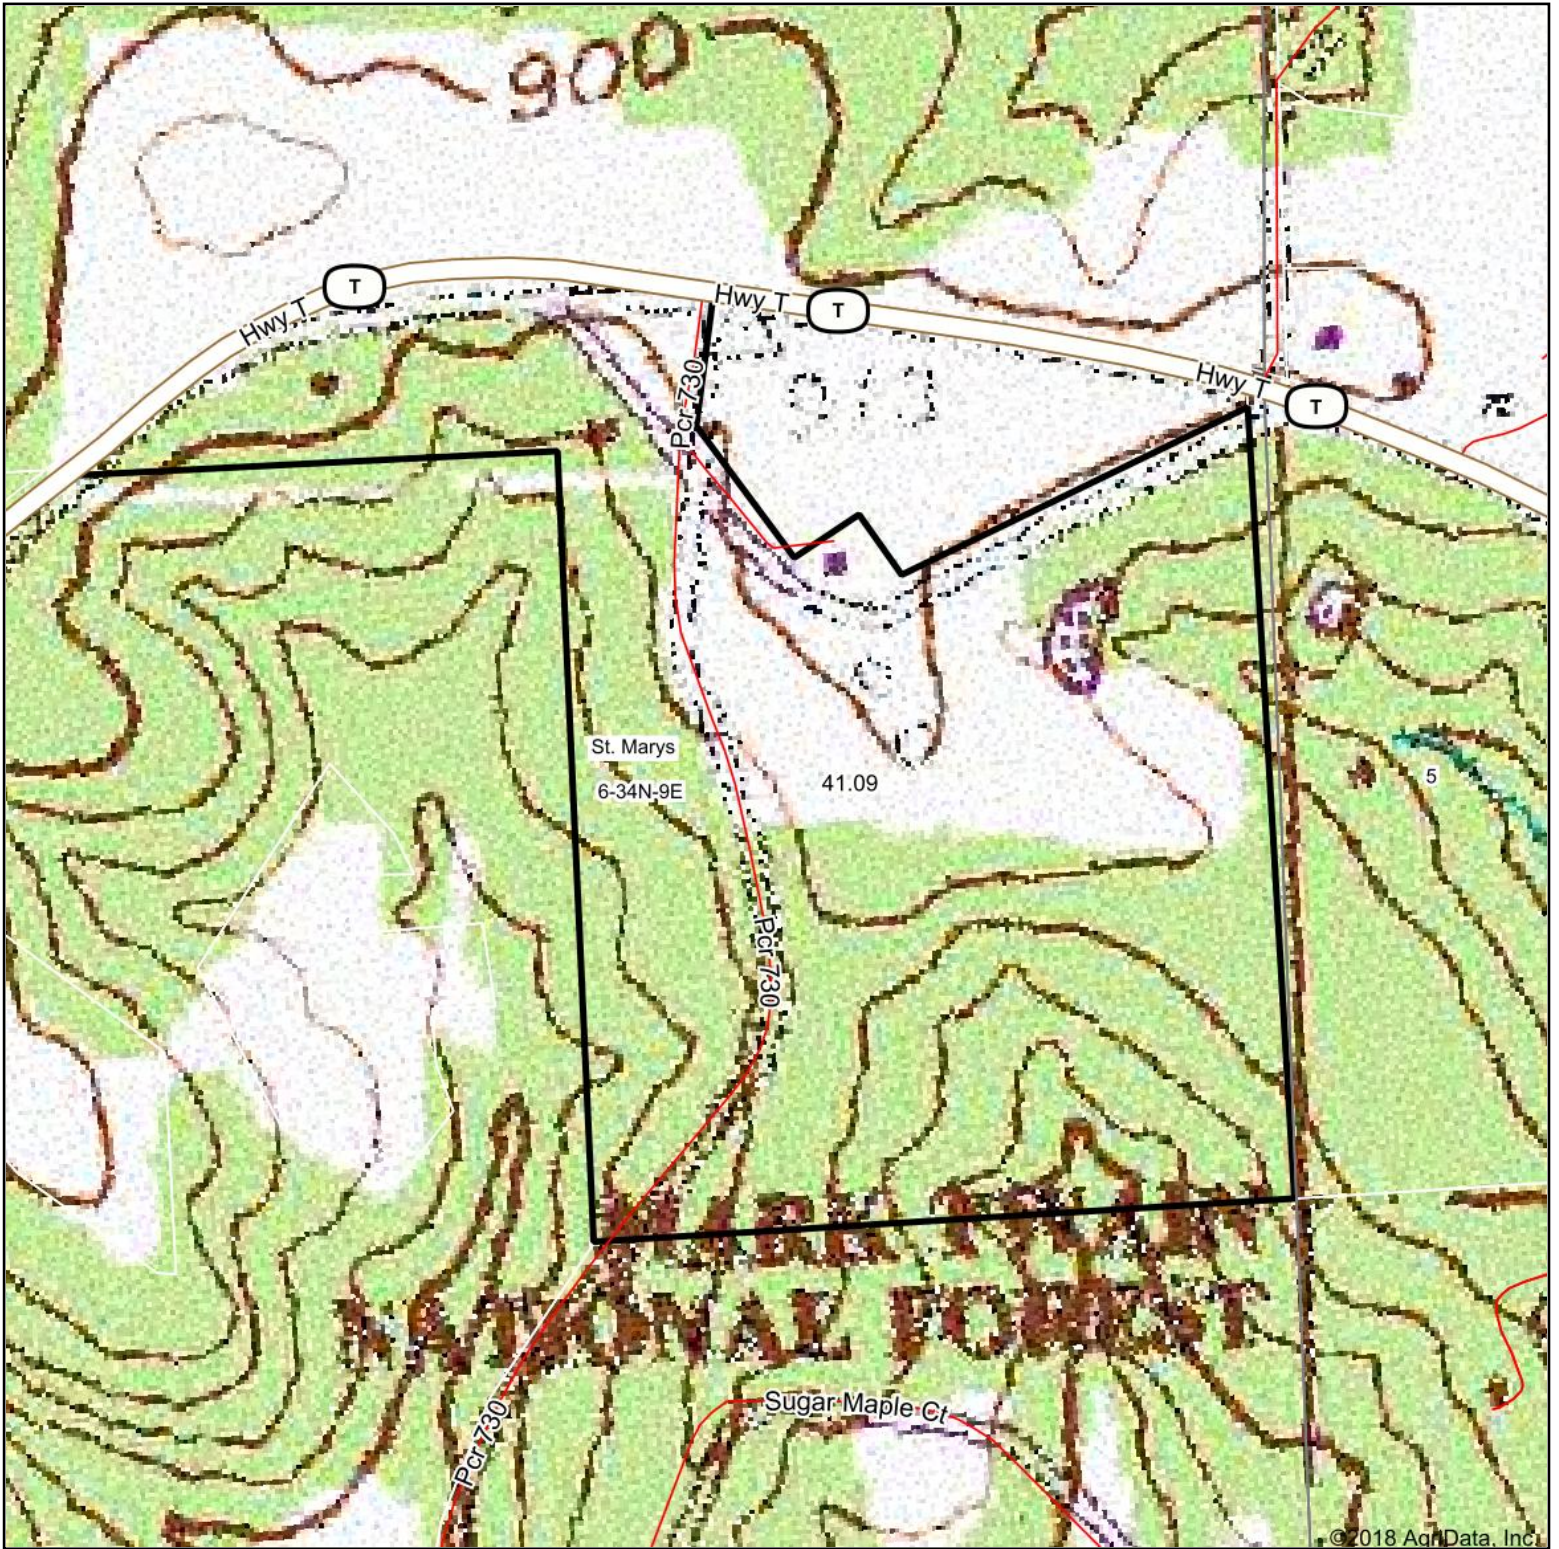

Topography Map

map center: 37° 40' 36.6, -90° 4' 34.22

0ft 381ft 761ft

Maps Provided By:
 **surety**
CUSTOMIZED ONLINE MAPPING
© AgriData, Inc. 2018 www.AgrIDataInc.com

6-34N-9E
Perry County
Missouri

6/21/2018