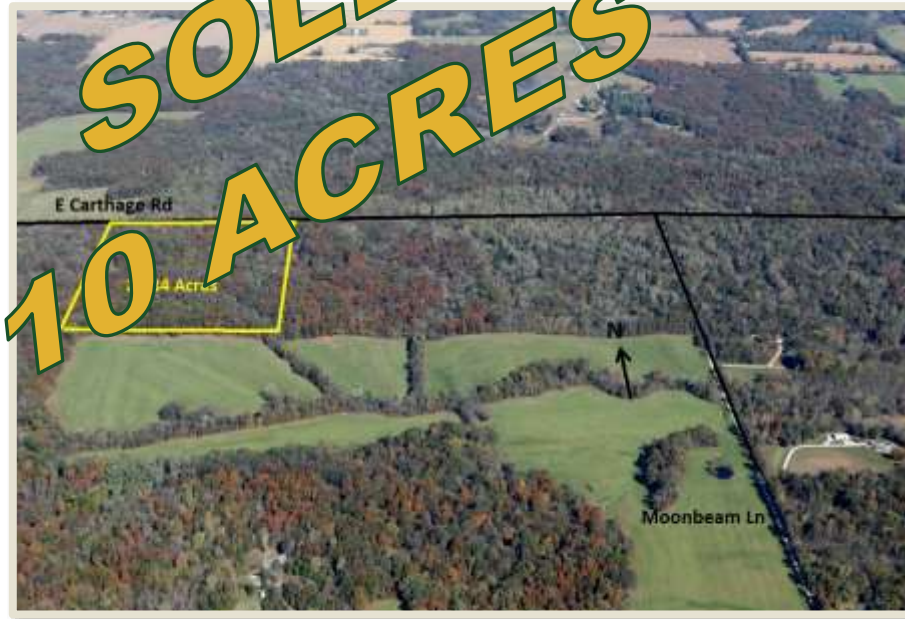

FOR SALE: 29.84+- Surveyed Acres Tract 3 Jefferson County IL
Located Northeast of Mt. Vernon IL

Don Bailey

Managing Broker

Cell: 618-919-1031

dbai-

ley@buyafarm.com

Flora Branch Office

buyafarm.com

PROPERTY DETAILS (2368L)

Address: East Carthage Road, Mt. Vernon IL

List Price: \$107,424

ROLLING TIMBER TRACT

29.84 surveyed acres has timber rolling land. The property is NE of Mt Vernon IL and East of Texico IL and Interstate 57. Ground is located on the south side of East Carthage Road, also known as County Road 2075N, which is now a good road to travel. There is an amazing number of deer and turkey. The property was recently surveyed. This is tract 3 which is part of a 216.11 acres offered in 7 tracts. Tracts range from 15 acres to 47.69 acres and can be purchased together or separately.