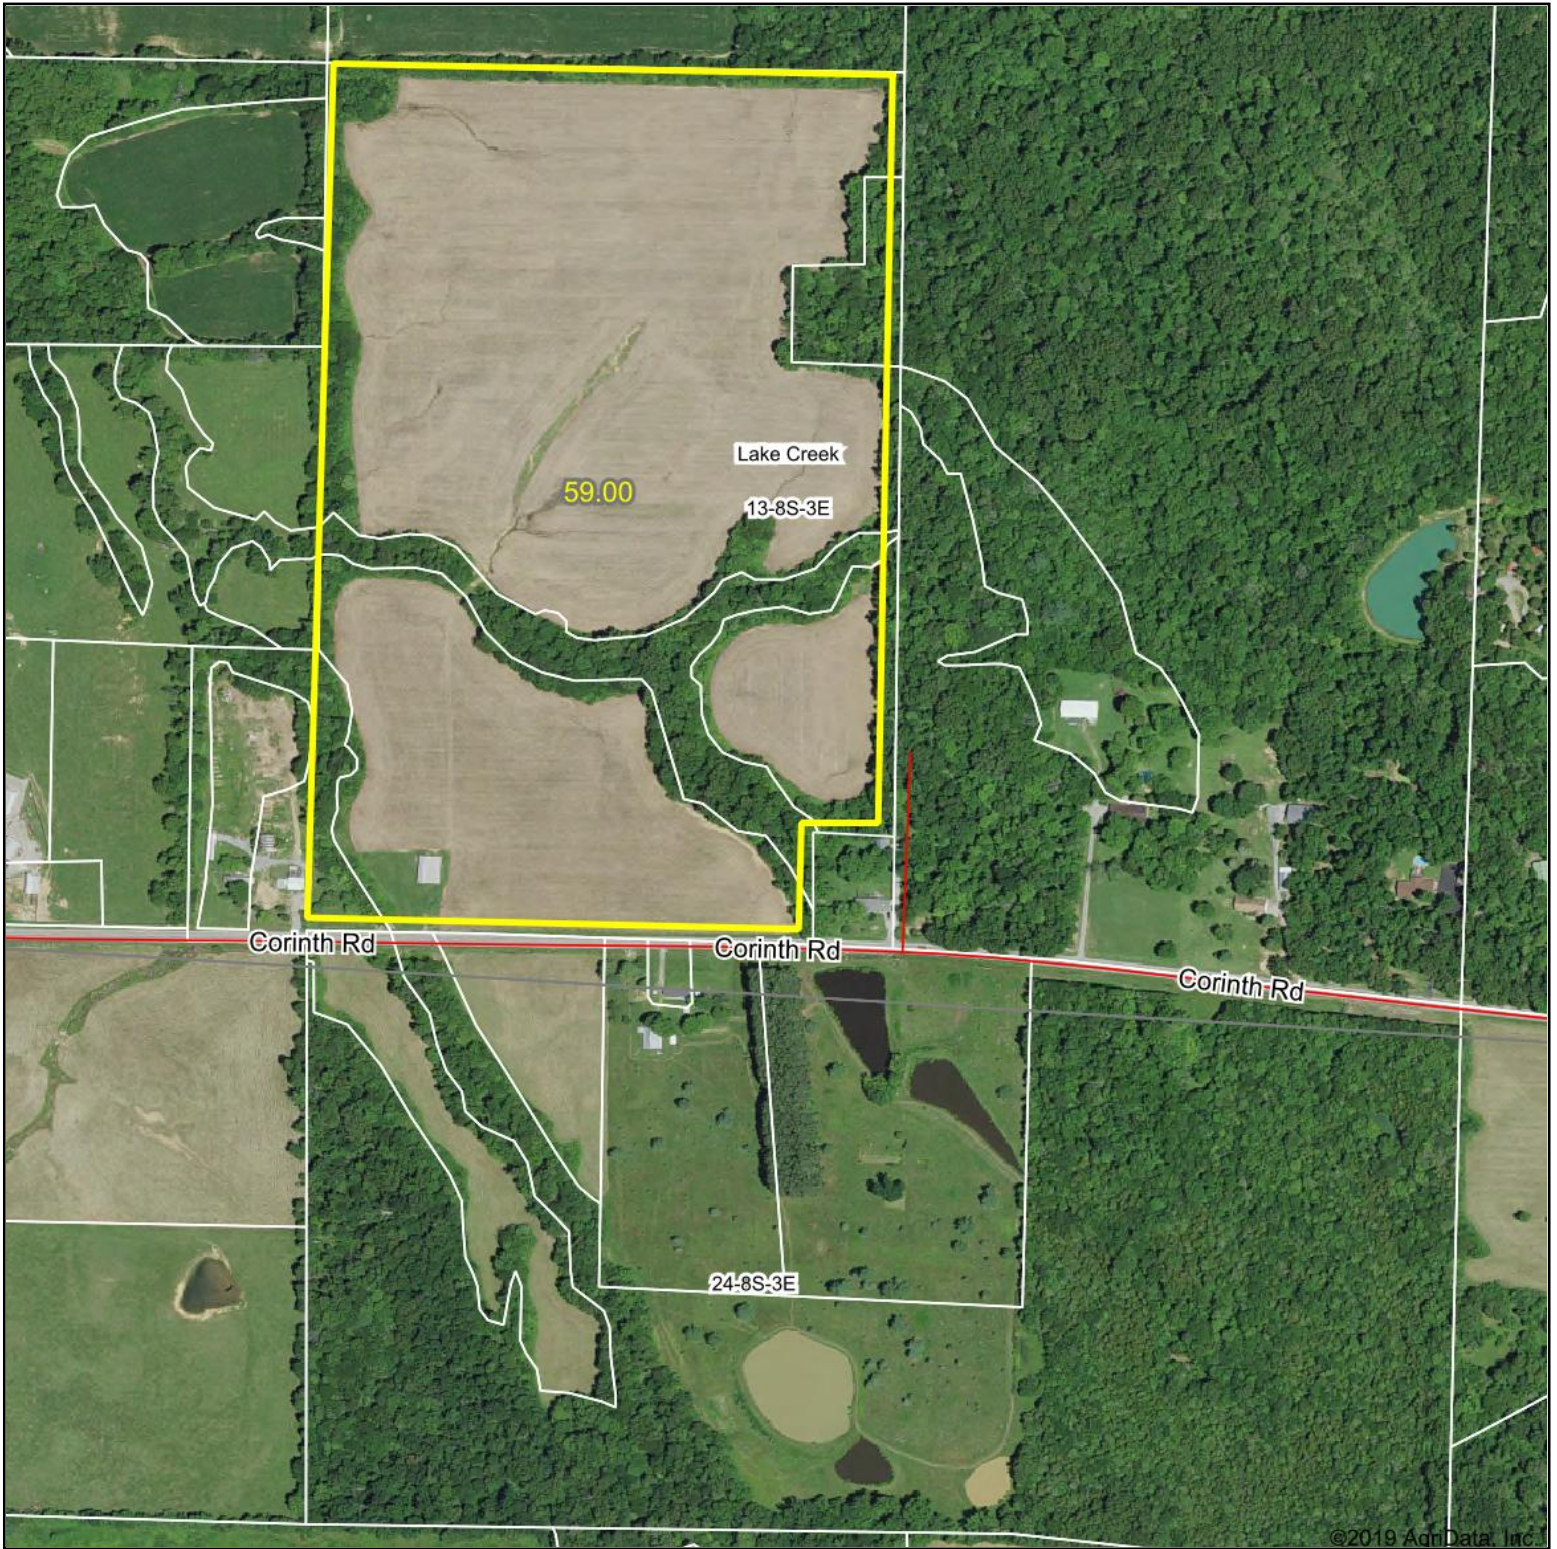

Aerial Map

map center: 37° 49' 15.88, -88° 49' 38.62

13-8S-3E
Williamson County
Illinois

3/7/2019

Maps Provided By:

© AgriData, Inc. 2019

www.AgriDataInc.com