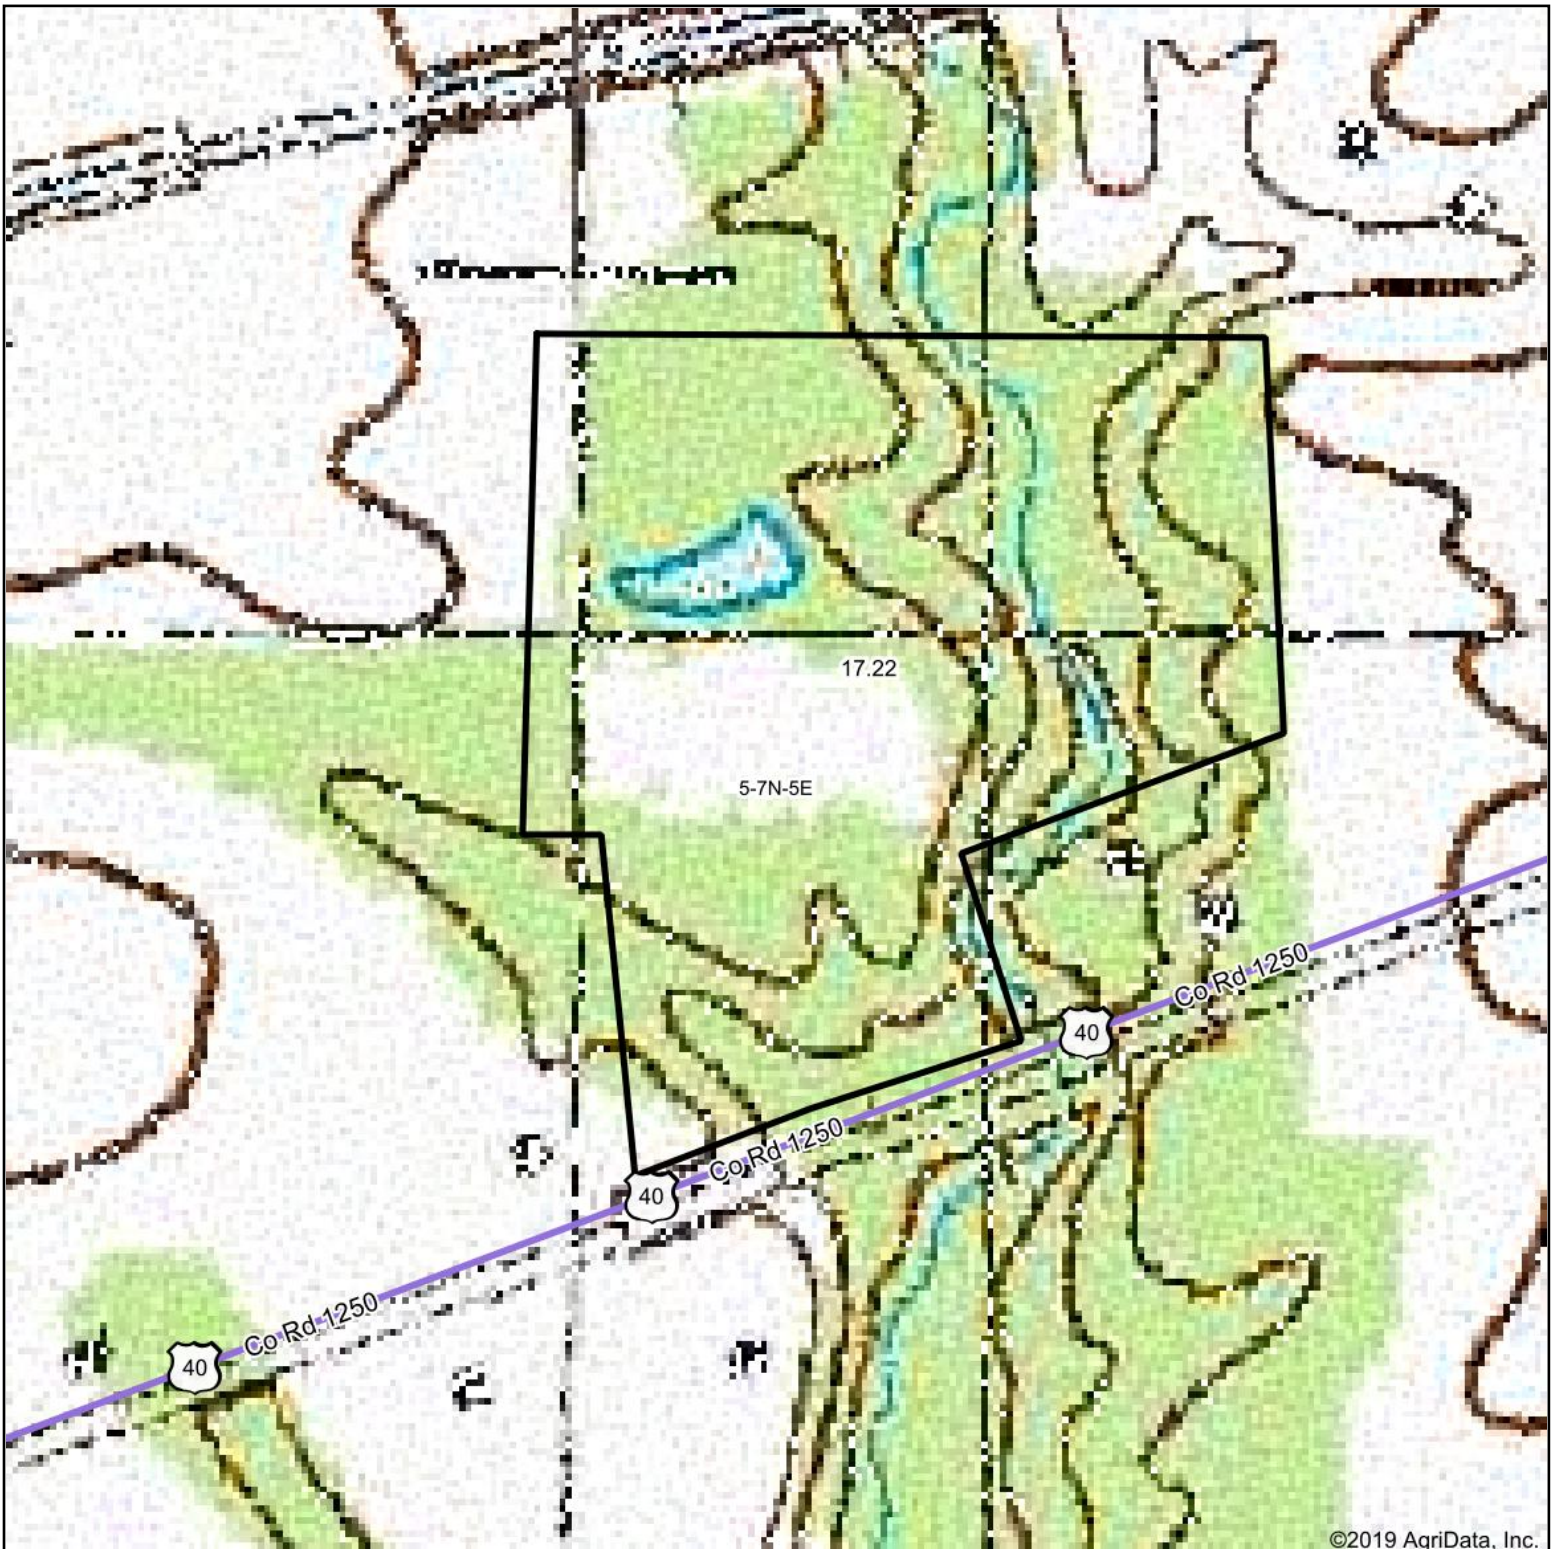

Aerial Map

©2019 AgriData, Inc.

map center: 39° 4' 53.88, -88° 39' 56.77

5-7N-5E
Effingham County
Illinois

5/30/2019

Maps Provided By:
 **surety**
CUSTOMIZED ONLINE MAPPING
© AgriData, Inc. 2019 www.AgriDataInc.com

Soils data provided by University of Illinois at Champaign-Urbana.

Aerial Map

map center: 39° 4' 47.4, -88° 39' 56.83

5-7N-5E
Effingham County
Illinois

5/30/2019

Maps Provided By:

© AgriData, Inc. 2019 www.AgridataInc.com

Soils data provided by University of Illinois at Champaign-Urbana.

Topography Map

©2019 AgriData, Inc.

map center: 39° 4' 53.88, -88° 39' 56.77

5-7N-5E
Effingham County
Illinois

5/30/2019

Maps Provided By:

© AgriData, Inc. 2019