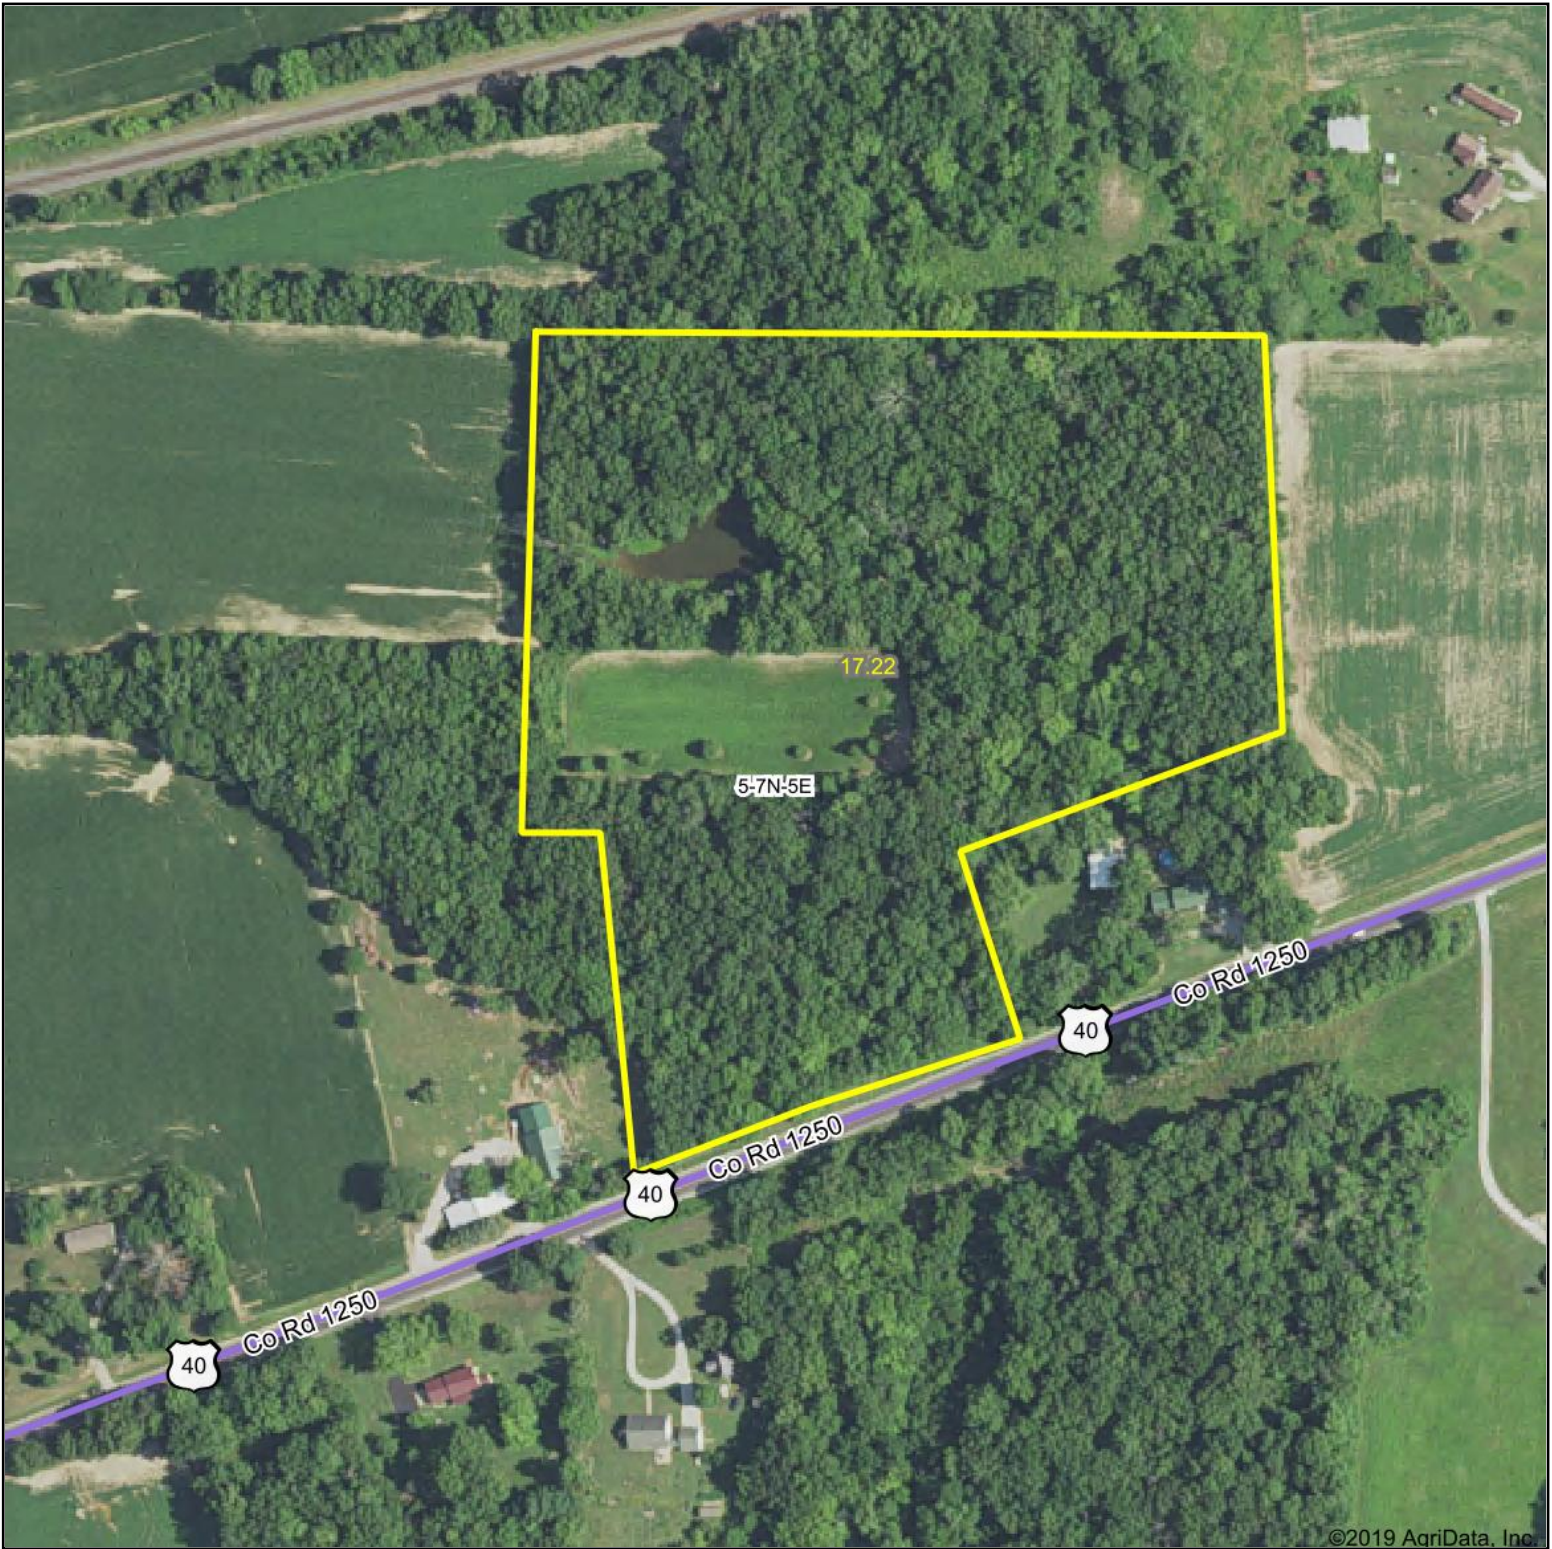

Aerial Map

©2019 AgriData, Inc.

map center: 39° 4' 53.88, -88° 39' 56.77

5-7N-5E
Effingham County
Illinois

5/30/2019

Maps Provided By:
 **surety**
CUSTOMIZED ONLINE MAPPING
© AgriData, Inc. 2019 www.AgriDataInc.com

Soils data provided by University of Illinois at Champaign-Urbana.

Aerial Map

map center: 39° 4' 47.4, -88° 39' 56.83

5-7N-5E
Effingham County
Illinois

5/30/2019

Maps Provided By:

© AgriData, Inc. 2019 www.AgridataInc.com

Soils data provided by University of Illinois at Champaign-Urbana.

Topography Map

©2019 AgriData, Inc.

map center: 39° 4' 53.88, -88° 39' 56.77

5-7N-5E
Effingham County
Illinois

5/30/2019

Maps Provided By:

© AgriData, Inc. 2019