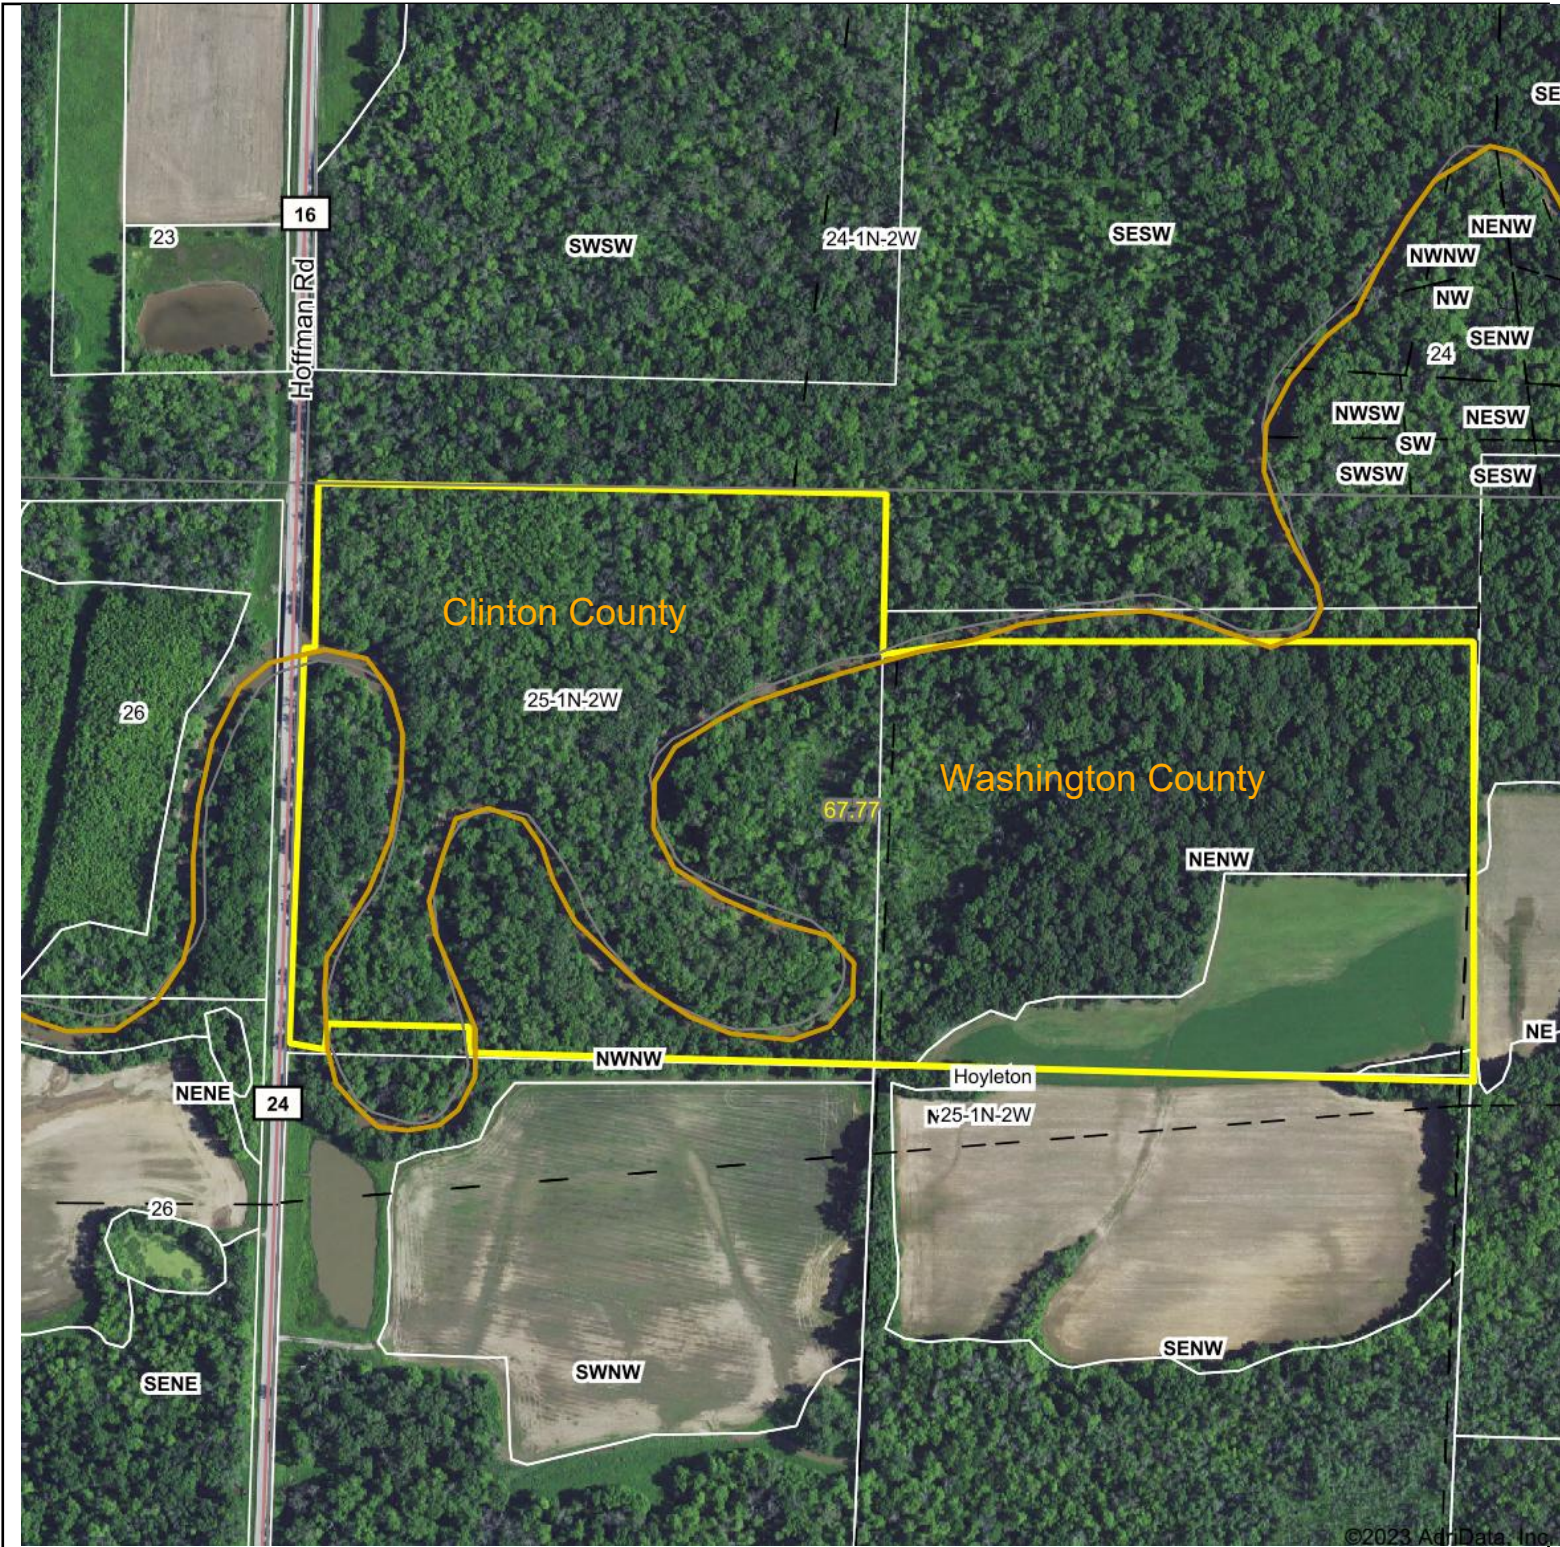

Aerial Map

©2023 AgriData, Inc.

Boundary Center: 38° 30' 23.32, -89° 16' 7.57

Maps Provided By:

© AgriData, Inc. 2023 www.AgriDataInc.com

25-1N-2W
Washington County
Illinois

11/28/2023

Field borders provided by Farm Service Agency as of 5/21/2008.