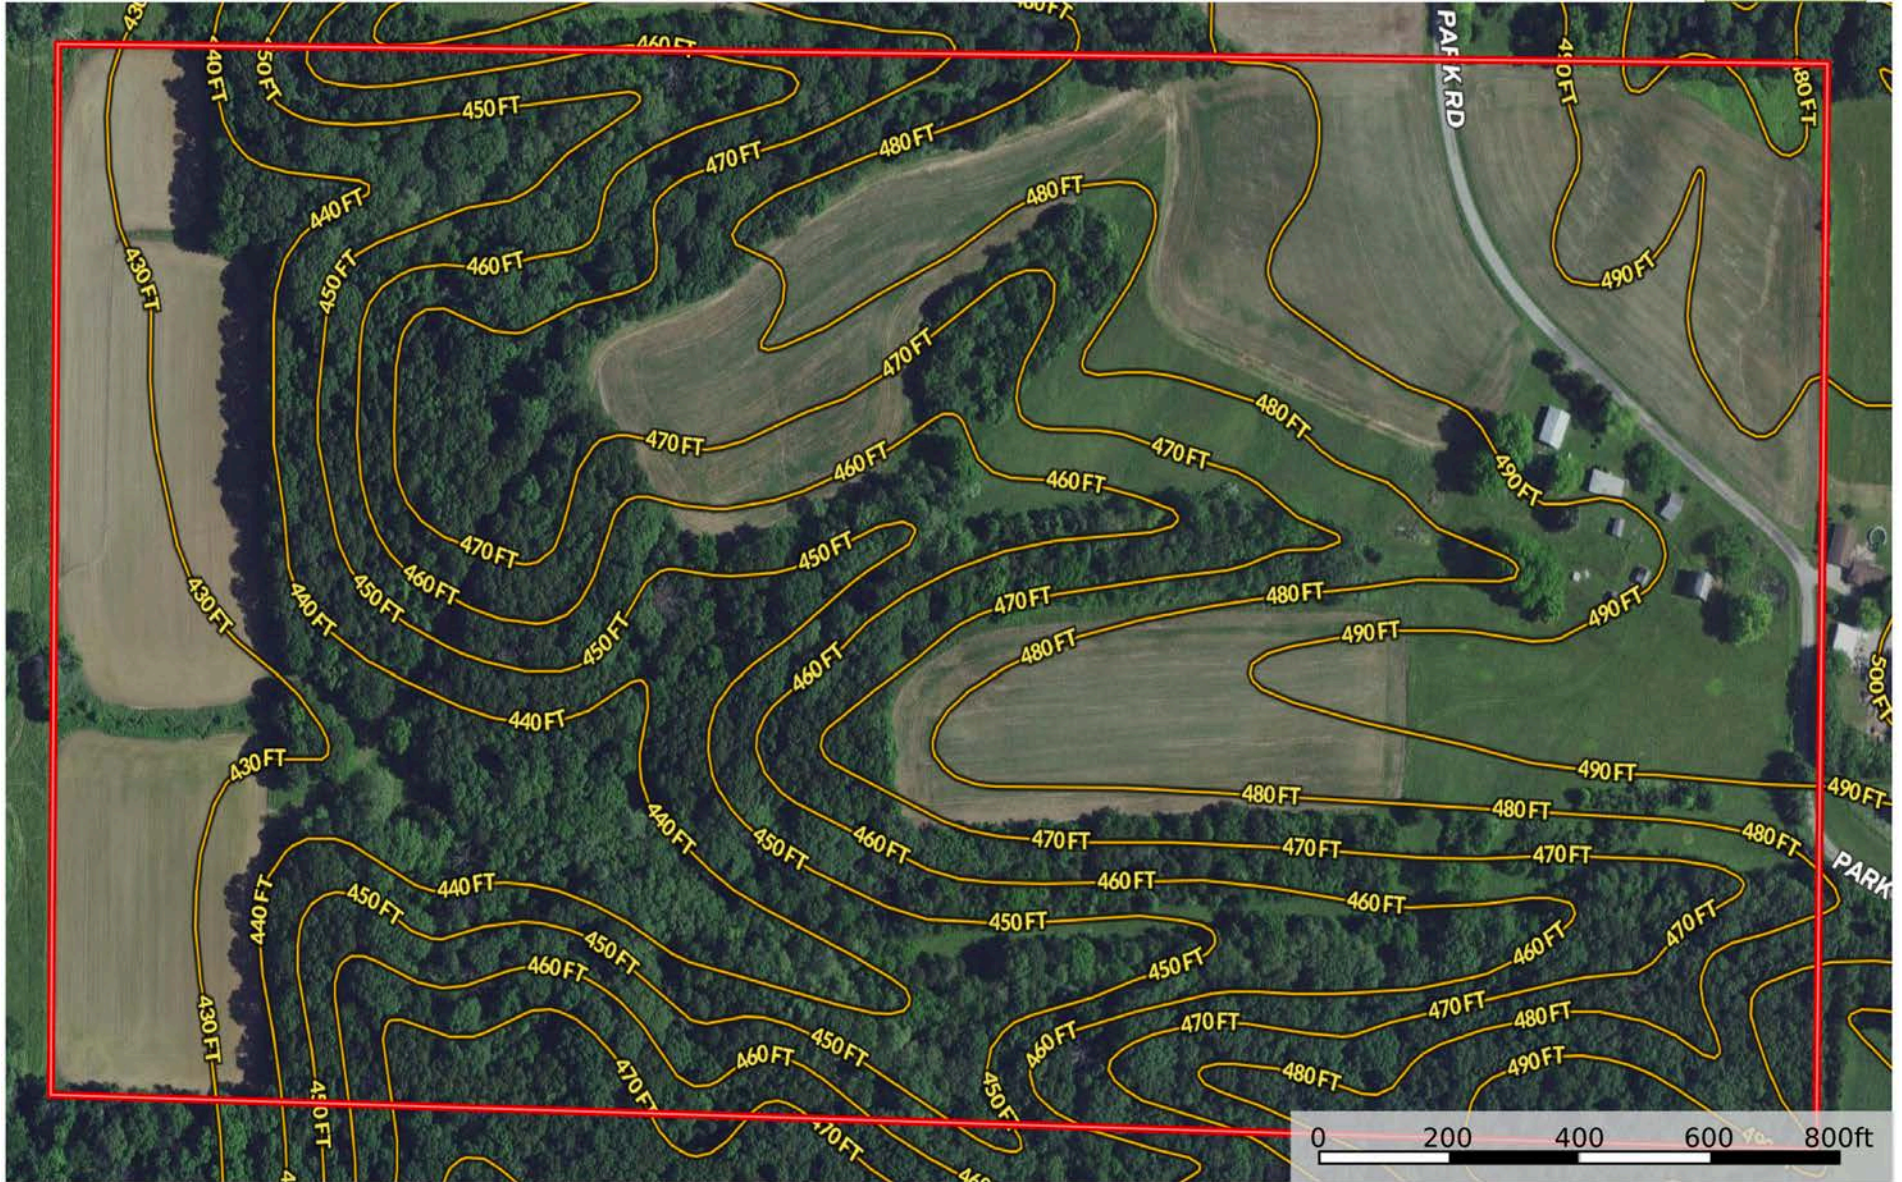

# Perry\_Fegiel\_80

Illinois, 127 AC +/-

Boundary

Wayne Keller  
P: 16184071679

buyafarm.com

11849 County Farm Road

The information contained herein was obtained from sources deemed to be reliable. Land id™ Services makes no warranties or guarantees as to the completeness or accuracy thereof.