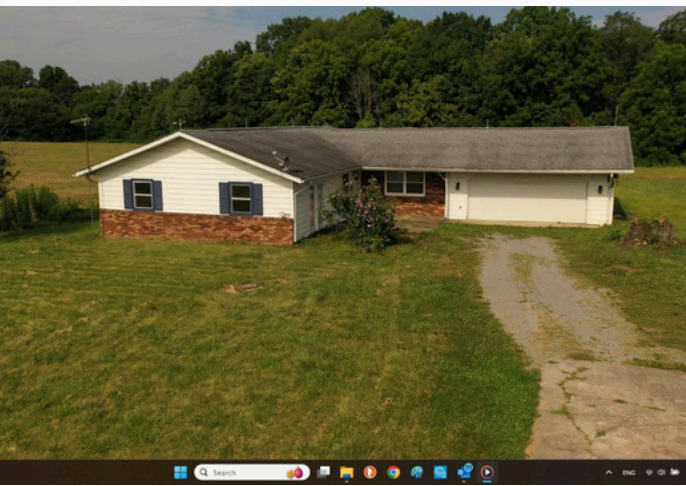

25.36 +/- Acres

SOLD!

FOR SALE

25+/- ACRES JOHNSON COUNTY IL

Address: 635 Tall Tree Lake Rd, Vienna IL

List Price: \$225,000

ABOUT THIS PROPERTY:

Great country living with this home on 25+/- acres in Johnson County IL. 19 acres tillable with some wooded and a small pond. Home has 3 bedrooms and 2 baths for 1,652 sq. ft. Large living room, eat-in kitchen plus dining area. Attached 2-car garage and public water service. Quiet country living with a nice view of Tall Tree Lake!

- Buncombe Grade School and Vienna High School
- Taxes: \$1,926 (2023)

DIRECTIONS FROM GOREVILLE: South on IL 37 2.8 miles to Tall Tree Lake Rd. Turn left. Follow for 3.4 miles to property on the right. Signed.