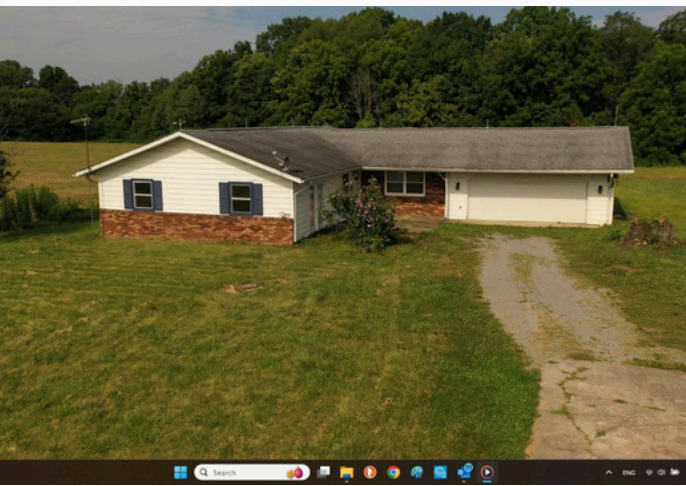

25.36 +/- Acres

SOLD \$220,000 / CLOSED 8/27/24

FOR SALE

25+/- ACRES JOHNSON COUNTY IL

Address: 635 Tall Tree Lake Rd, Vienna IL

List Price: \$225,000

ABOUT THIS PROPERTY:

Great country living with this home on 25+/- acres in Johnson County IL. 19 acres tillable with some wooded and a small pond. Home has 3 bedrooms and 2 baths for 1,652 sq. ft. Large living room, eat-in kitchen plus dining area. Attached 2-car garage and public water service. Quiet country living with a nice view of Tall Tree Lake!

- Buncombe Grade School and Vienna High School
- Taxes: \$1,926 (2023)

DIRECTIONS FROM GOREVILLE: South on IL 37 2.8 miles to Tall Tree Lake Rd. Turn left. Follow for 3.4 miles to property on the right. Signed.