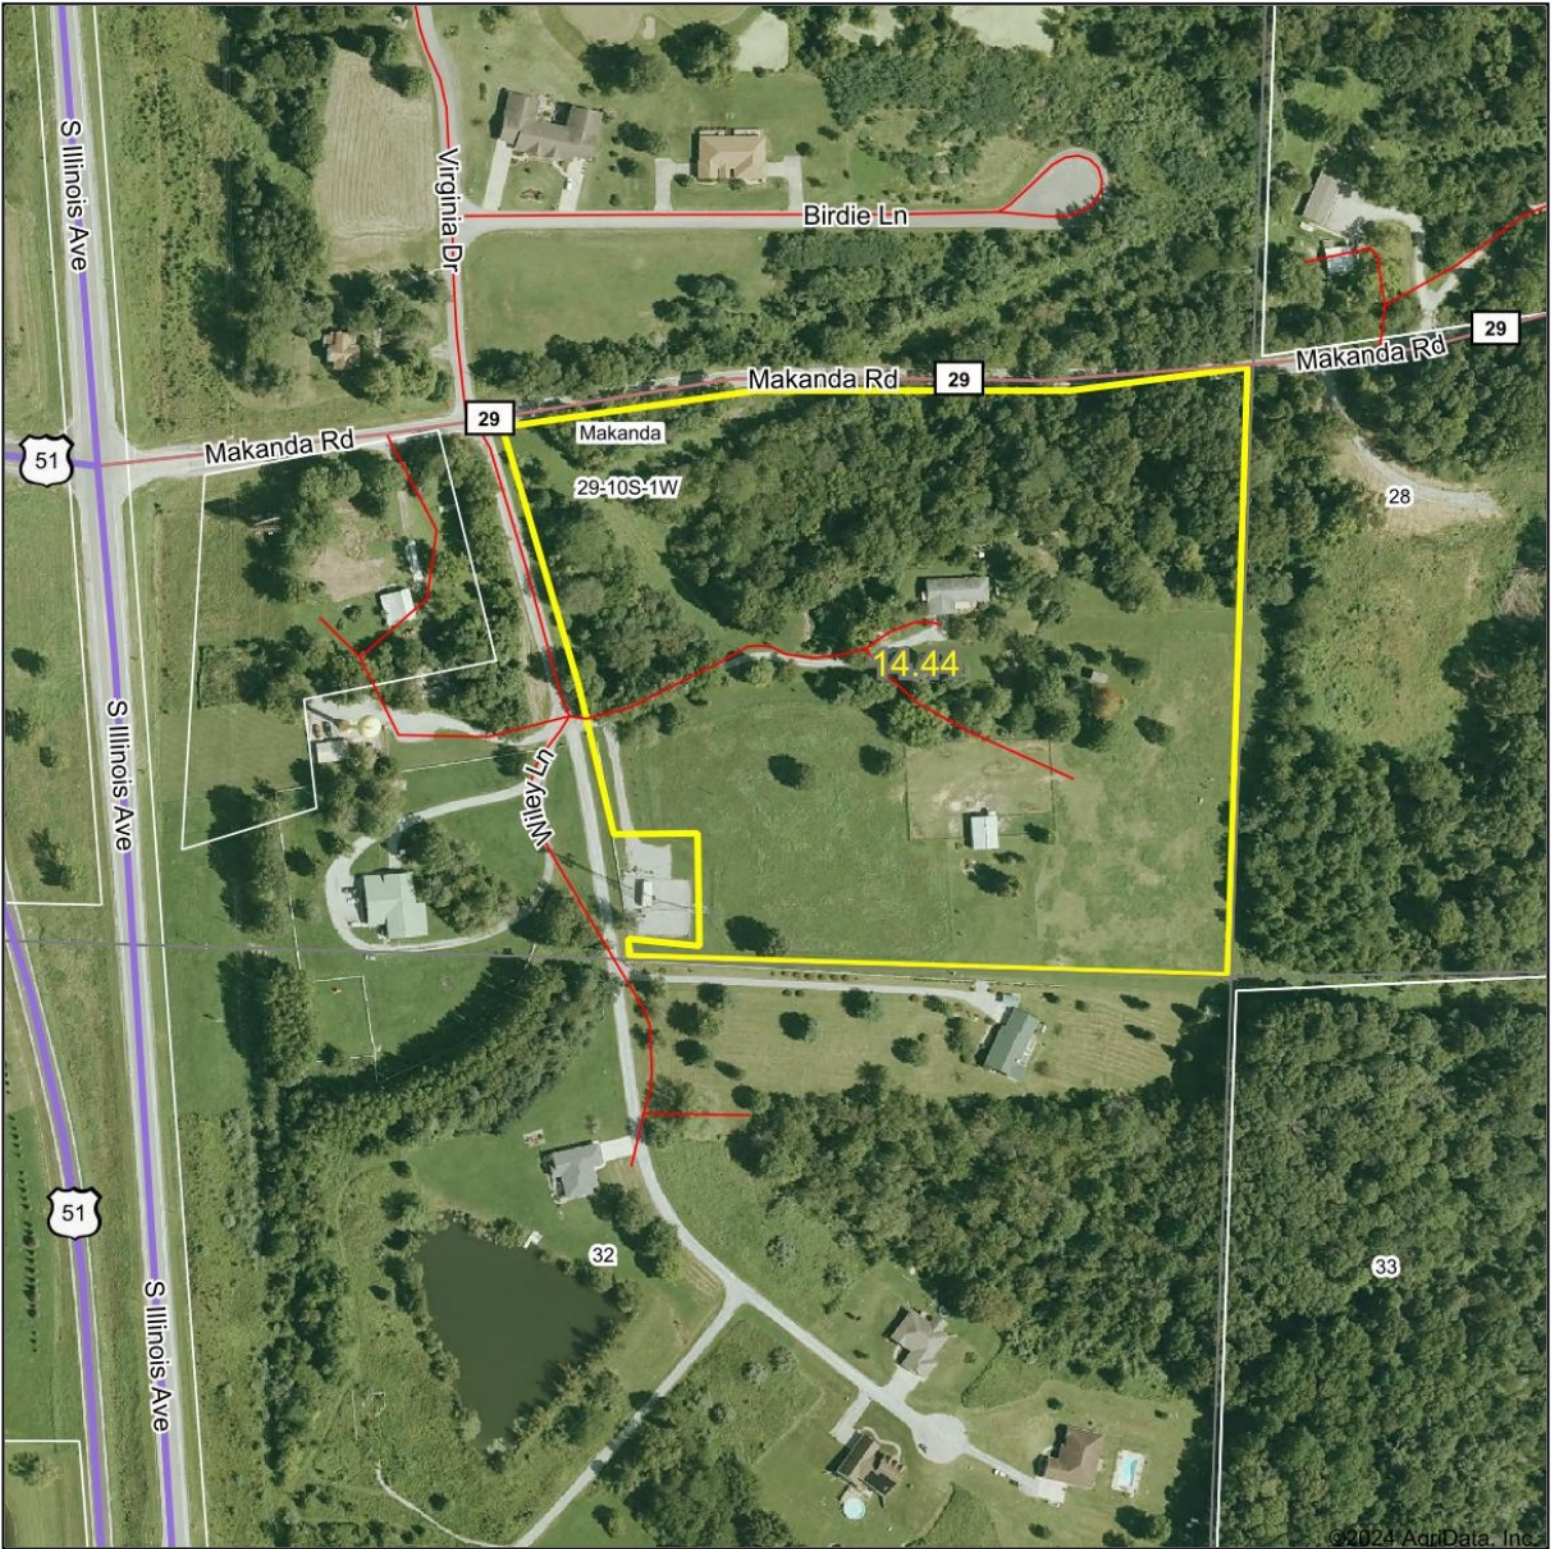

Aerial Map

©2024 AgriData, Inc.

Boundary Center: 37° 36' 51.92, -89° 13' 49.92

29-10S-1W
Jackson County
Illinois

8/12/2024

Maps Provided By:

© AgriData, Inc. 2023 www.AgriDataInc.com

Field borders provided by Farm Service Agency as of 5/21/2008.