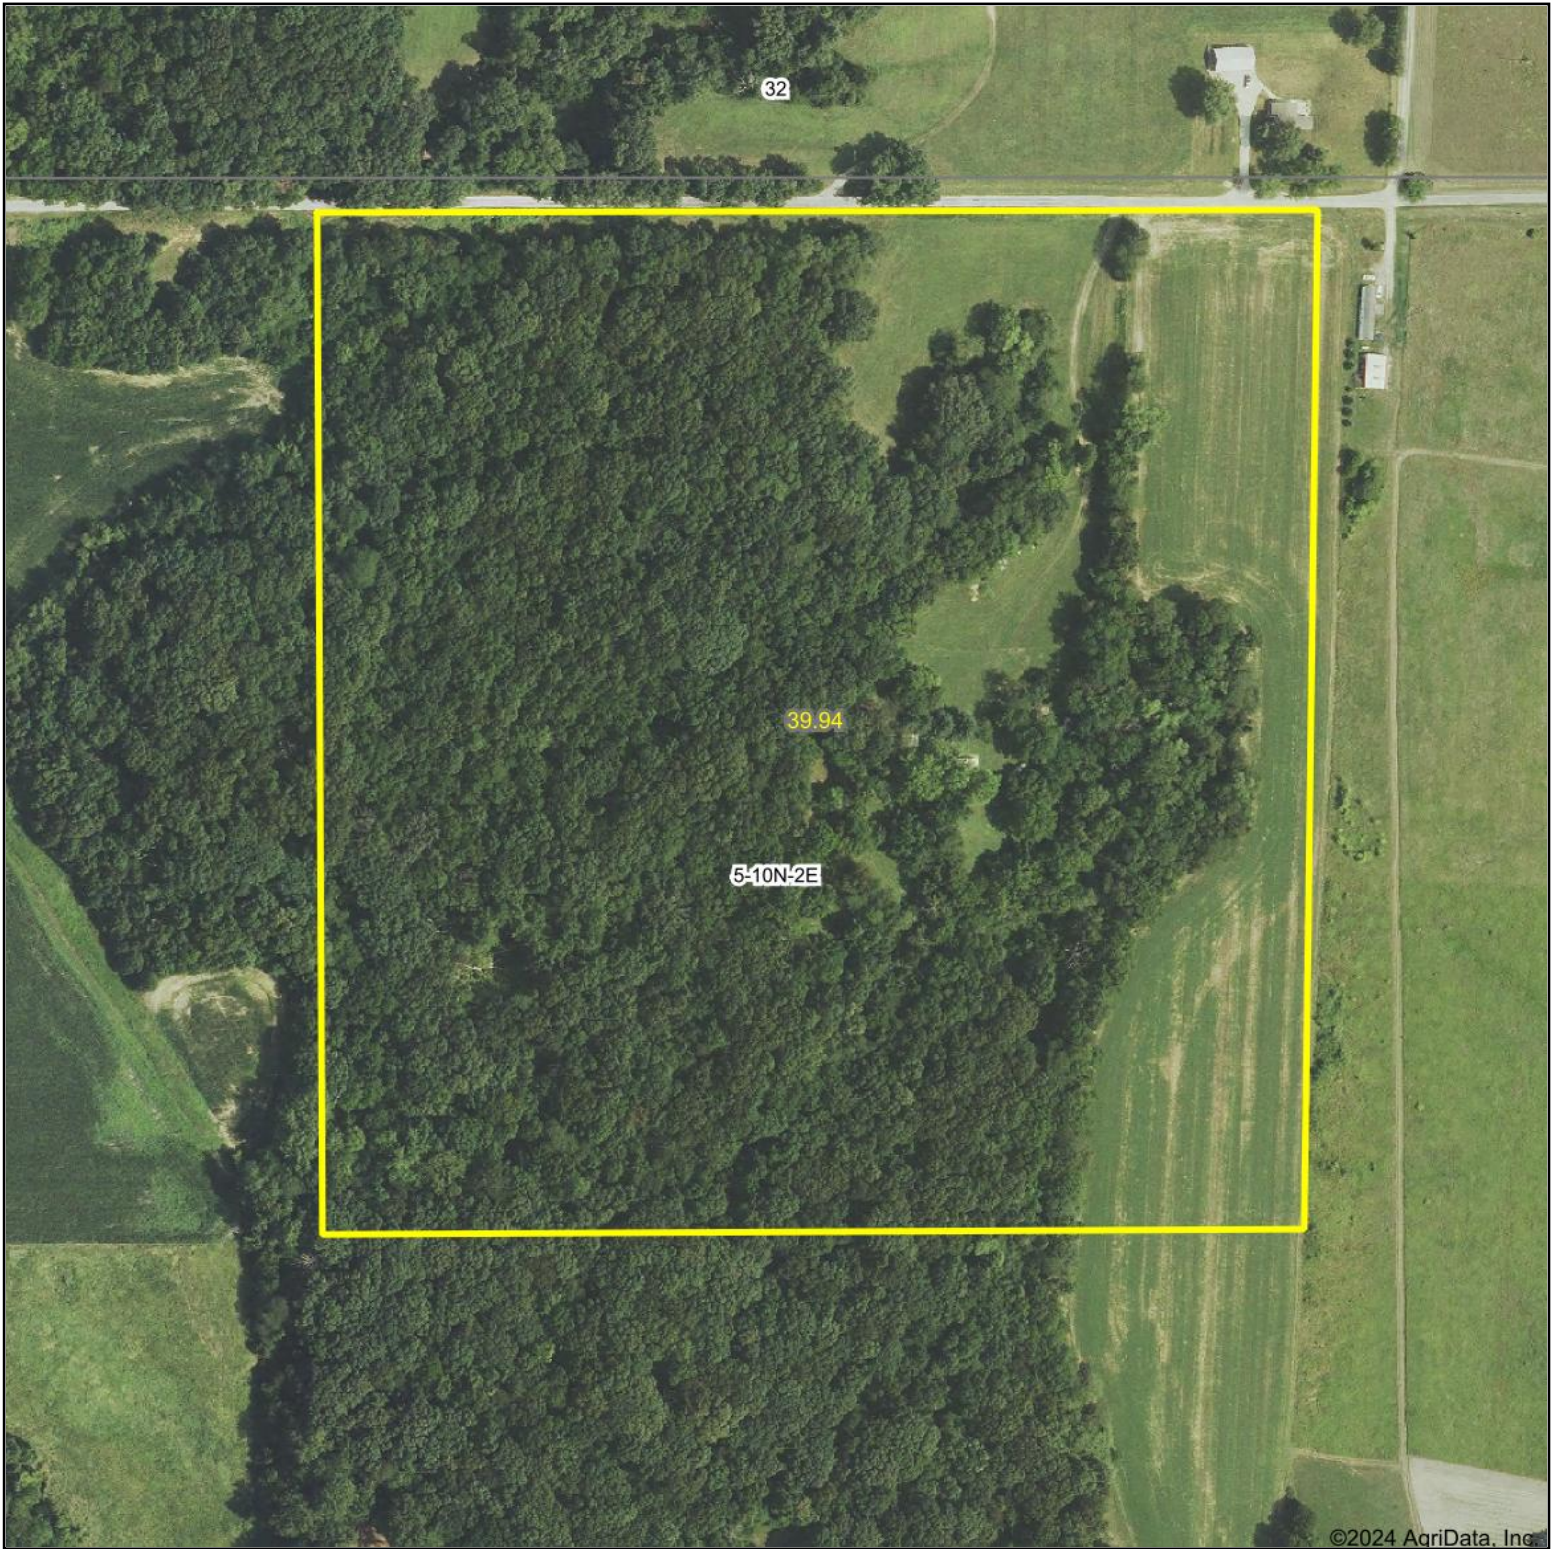

# Aerial Map

©2024 AgriData, Inc.

Boundary Center: 39° 20' 40.12, -89° 0' 10.55

**5-10N-2E**  
**Shelby County**  
**Illinois**

8/14/2024

Maps Provided By:

© AgriData, Inc. 2023

www.AgriDataInc.com