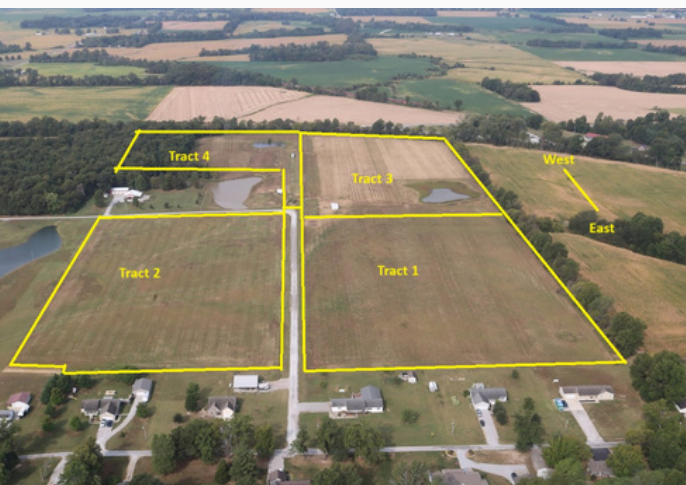

FOR SALE
49+/- ACRES JEFFERSON COUNTY IL

Address: 10361 N Puckett Ln, Mt. Vernon IL
List Price: \$6,500 Per Acre

ABOUT THIS PROPERTY:

- **LOCATED SOUTH EDGE OF MOUNT VERNON IL NEAR THE NEW HOSPITAL AND NEW SCHOOLS.**
- **INCLUDES A 70-FOOT EASEMENT TO THE TRACTS.**
- **TRACTS LAY LEVEL TO GENTLY SLOPING.**
- **ALL FOUR TRACTS HAVE 5-STRAND, FAIRLY NEW BARBWIRE FENCE. OWNERS HAD CATTLE RUNNING ON IT.**
- **TRACTS COULD BE USED FOR HOME SITES, SUBDIVISION, COMMERCIAL, FARMING OR REMAIN AS PASTURE.**
- **THE LAND TYPE IS PRESENTLY CROPLAND PER TAX STATEMENT.**
- **TRACTS WILL BE SURVEYED AS NEEDED PER SELLERS' DECISION.**
- **TWO OF THE TRACTS HAVE PONDS.**
- **ONE OF THE TRACTS HAS 5 ACRES OF MATURE WOODS.**
- **SCHOOLS: MT. VERNON HIGH H201 & MCCLELLAM COMMUNITY E12**